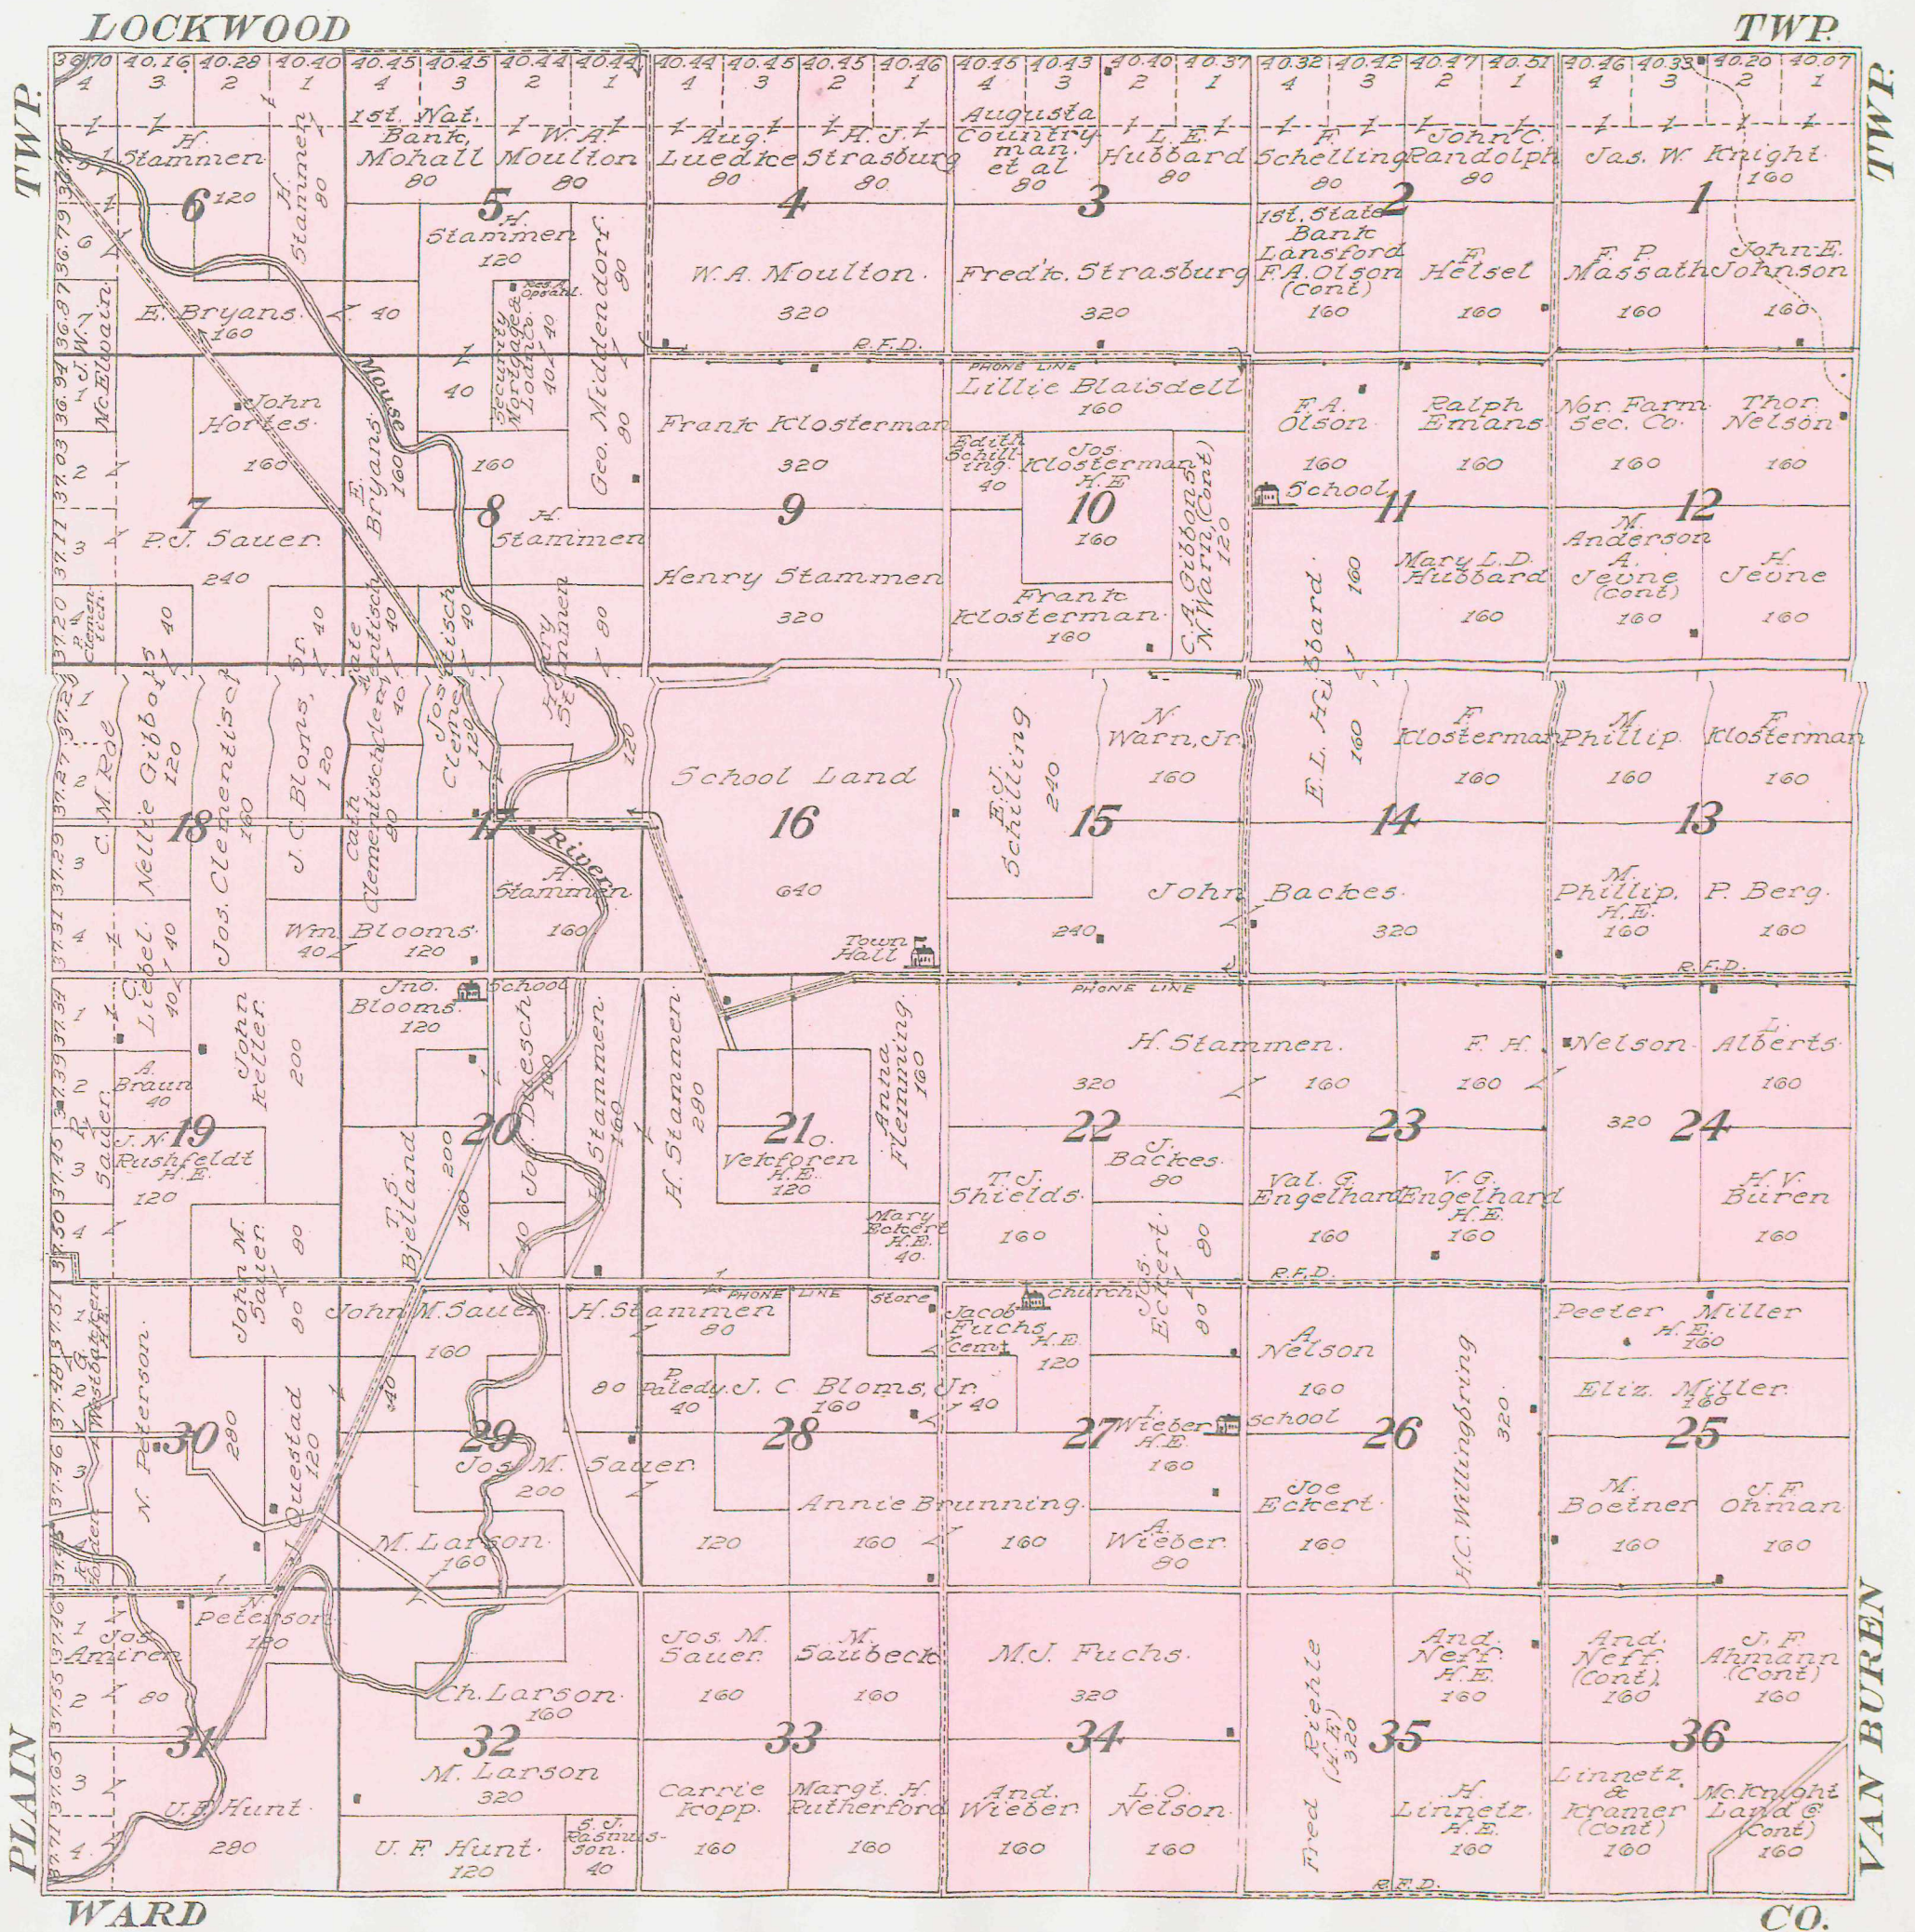

MAP OF
PRESCOTT
TOWNSHIP

Scale 1 1/4 inches to 1 mile

Township 158 North, Range 81 West of the 5th P. M.

M-SHENRY CO.

MAP OF
VAN BUREN
TOWNSHIP

Scale 1 1/4 inches to 1 mile

Township 158 North, Range 83 West of the 5th P. M.

MAP OF
ENSIGN
TOWNSHIP

Scale 1 1/4 inches to 1 mile

Township 158 North, Range 82 West of the 5th P. M.

MAP OF
MUSKEGO
TOWNSHIP

Scale 1/4 inches to 1 mile

Township 158 North, Range 84 West of the 5th P. M.

TWP.

LOCKWOOD

TWP.

TWP.

PLAIN

WARD

VAN BUREN

CO.

MAP OF PLAIN TOWNSHIP

Scale 1/4 inches to 1 mile

Township 158 North, Range 85 West of the 5th P. M.

MAP OF
WHITE ASH
TOWNSHIP

Scale 1/4 inches to 1 mile

Township 158 North, Range 86 West of the 5th P. M.