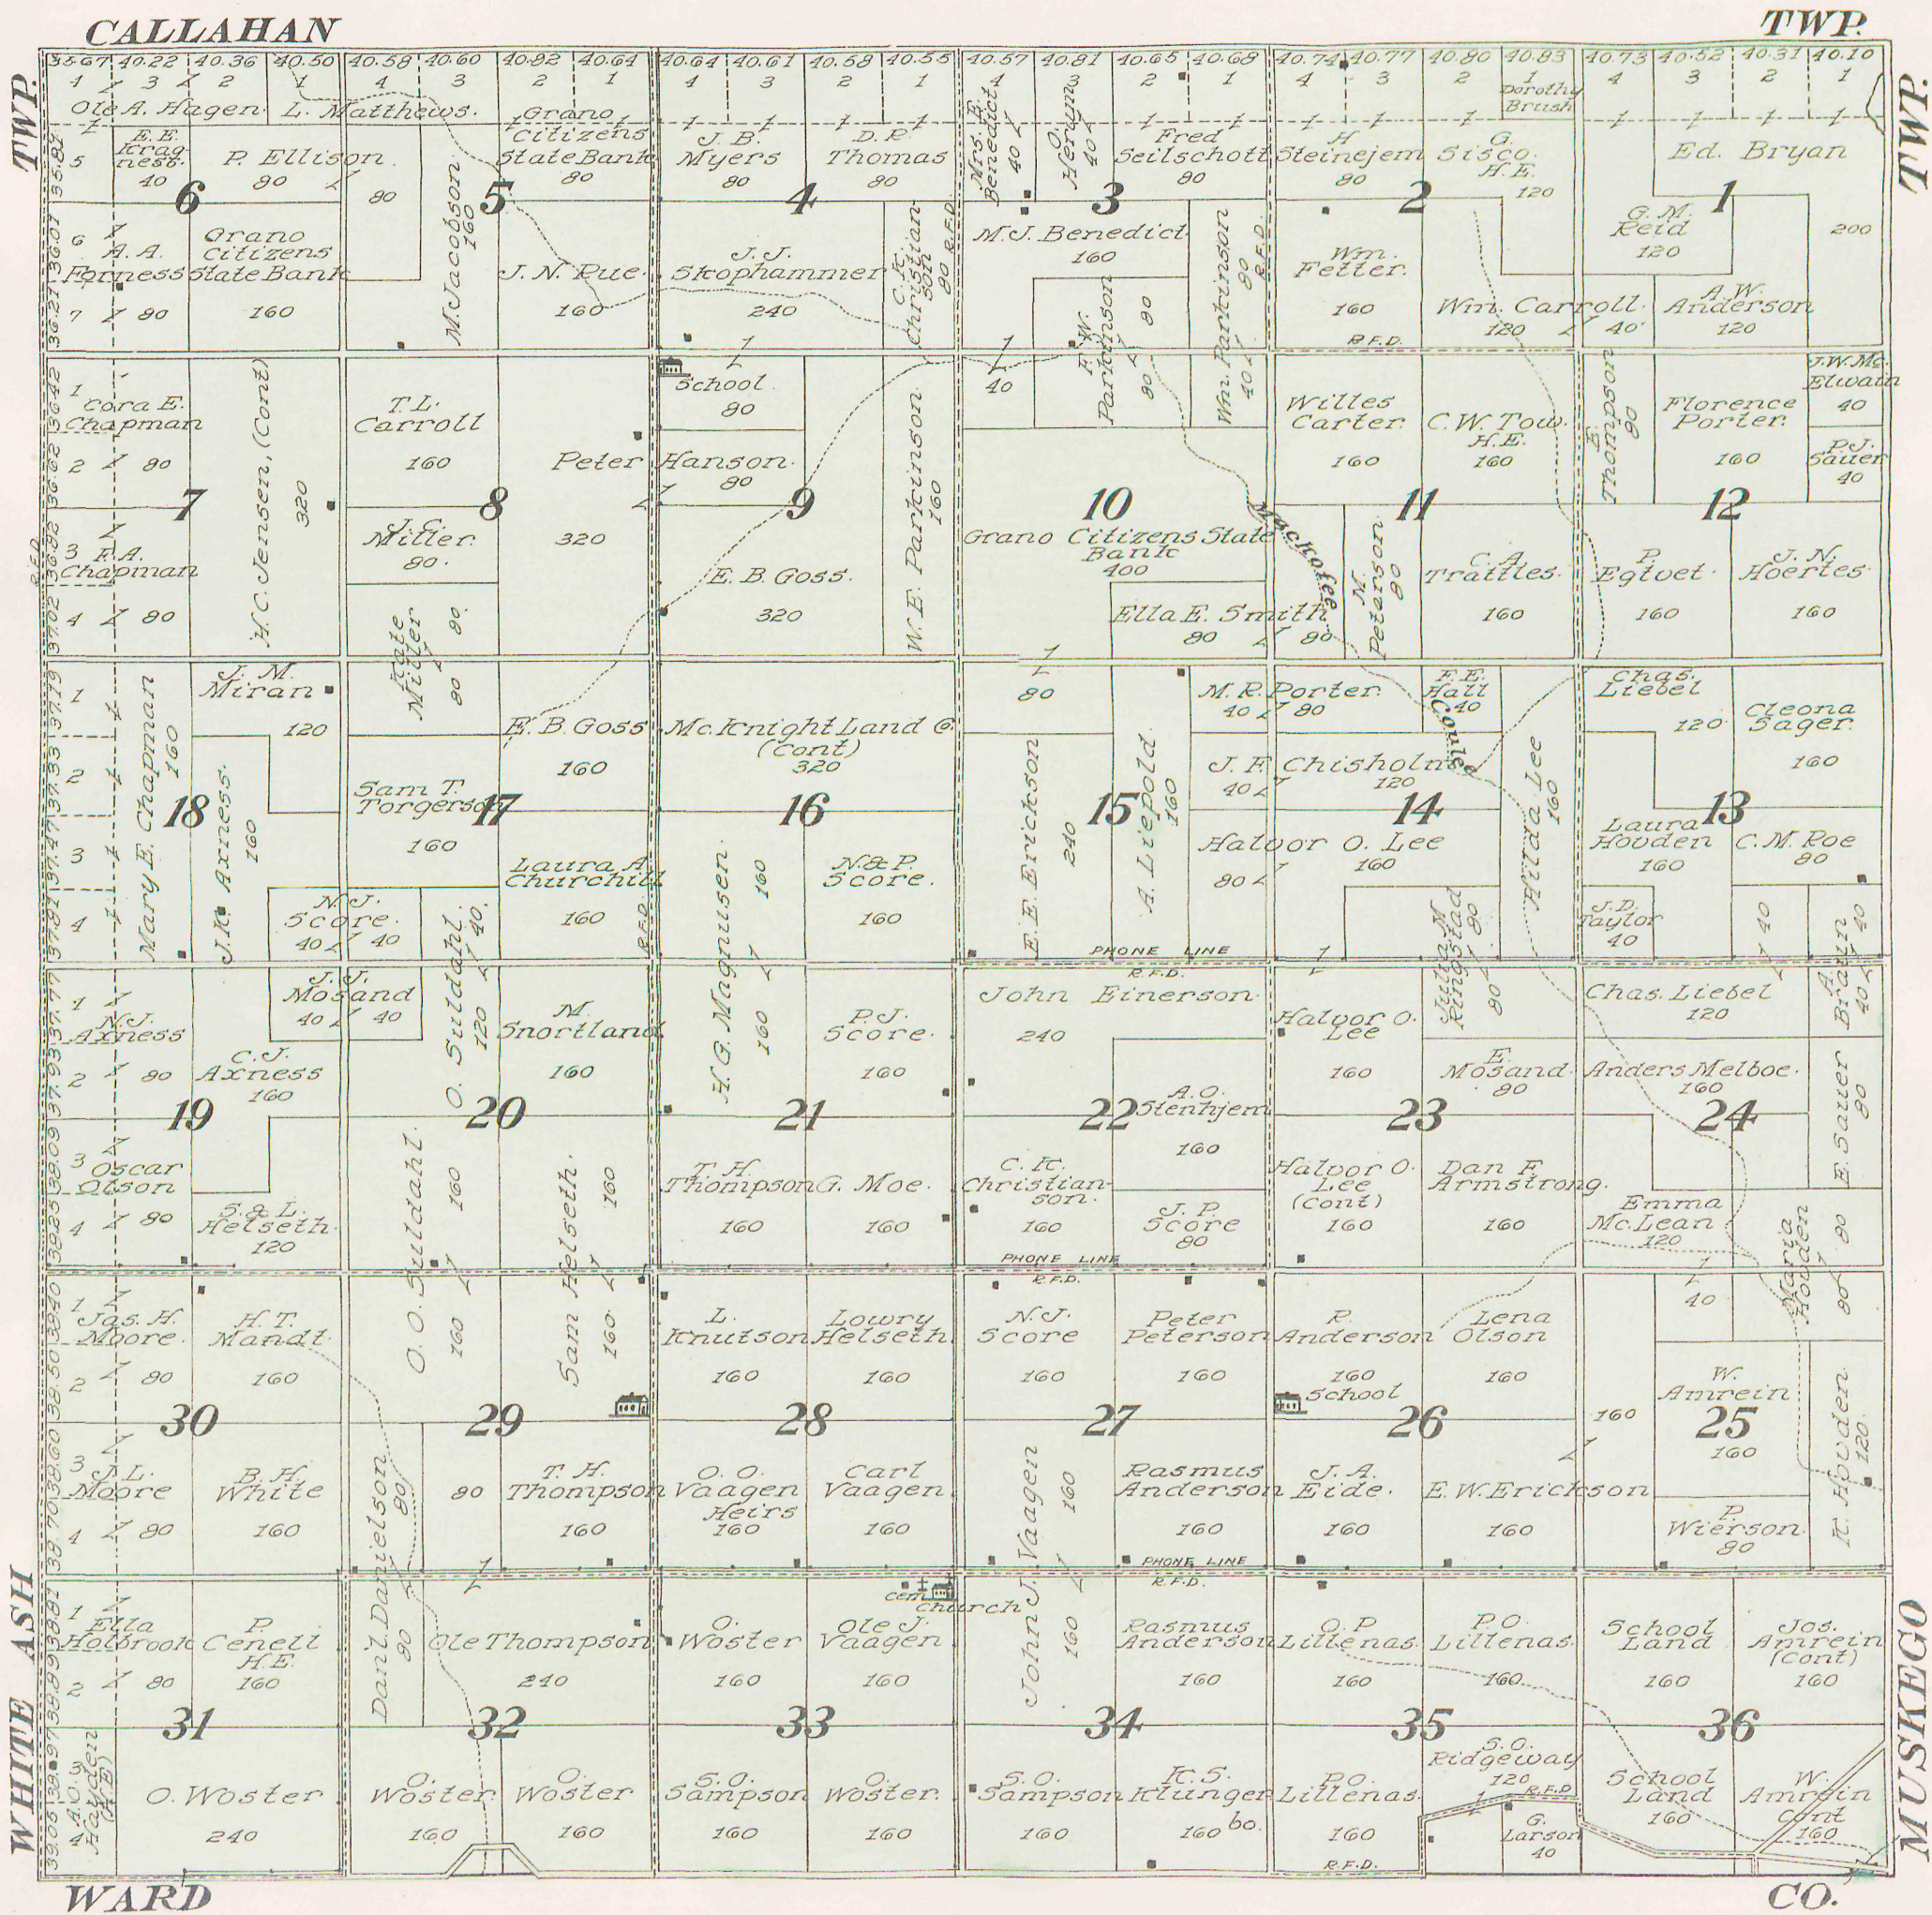

MAP OF
PRESCOTT
TOWNSHIP

Scale 1 1/4 inches to 1 mile

Township 158 North, Range 81 West of the 5th P. M.

M-SHENRY CO.

MAP OF
VAN BUREN
TOWNSHIP

Scale 1 1/4 inches to 1 mile

Township 158 North, Range 83 West of the 5th P. M.

MAP OF
ENSIGN
TOWNSHIP

Scale 1 1/4 inches to 1 mile

Township 158 North, Range 82 West of the 5th P. M.

MAP OF
MUSKEGO
TOWNSHIP

Scale 1/4 inches to 1 mile

Township 158 North, Range 84 West of the 5th P. M.

TWP.

LOCKWOOD

TWP.

TWP.

PLAIN

WARD

VAN BUREN

CO.

MAP OF PLAIN TOWNSHIP

Scale 1/4 inches to 1 mile

Township 158 North, Range 85 West of the 5th P. M.

MAP OF
WHITE ASH
TOWNSHIP

Scale 1/4 inches to 1 mile

Township 158 North, Range 86 West of the 5th P. M.