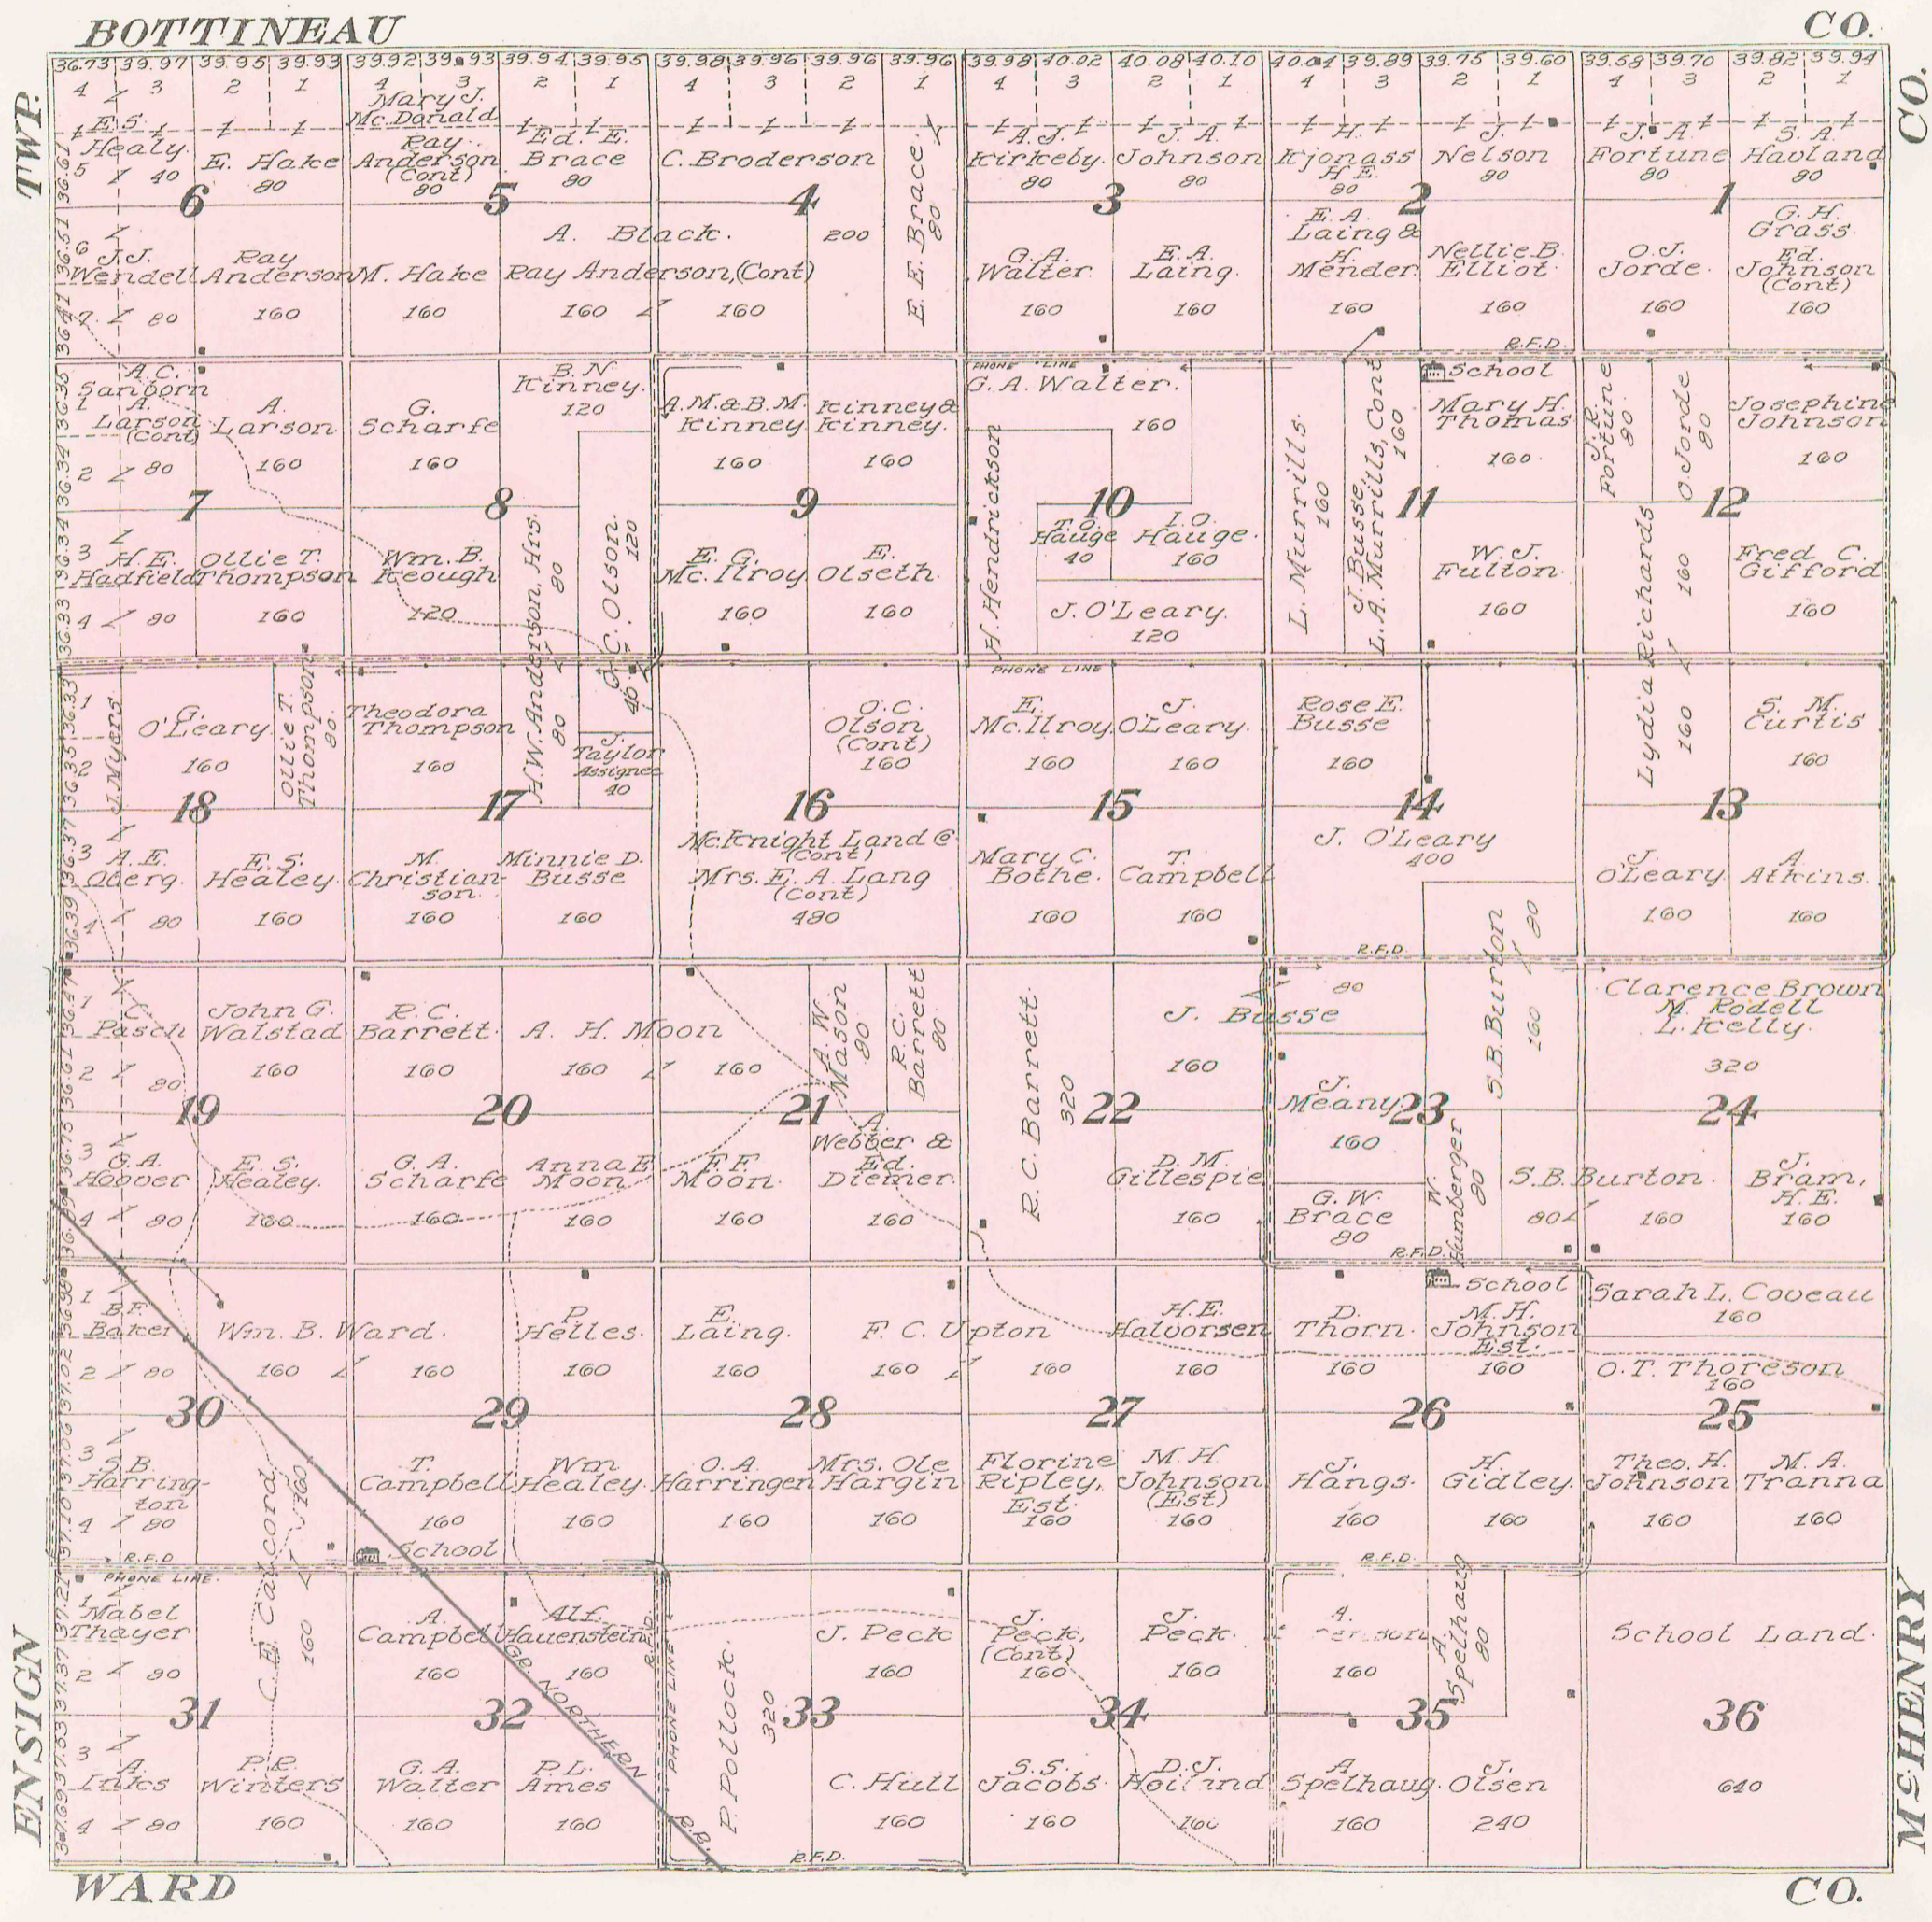

MAP OF
PRESCOTT
TOWNSHIP

Scale 1 1/4 inches to 1 mile

Township 158 North, Range 81 West of the 5th P. M.

M-SHENRY CO.

MAP OF
VAN BUREN
TOWNSHIP

Scale 1 1/4 inches to 1 mile

Township 158 North, Range 83 West of the 5th P. M.

MAP OF
ENSIGN
TOWNSHIP

Scale 1 1/4 inches to 1 mile

Township 158 North, Range 82 West of the 5th P. M.

MAP OF
MUSKEGO
TOWNSHIP

Scale 1/4 inches to 1 mile

Township 158 North, Range 84 West of the 5th P. M.

TWP.

LOCKWOOD

TWP.

TWP.

PLAIN

WARD

VAN BUREN

CO.

MAP OF PLAIN TOWNSHIP

Scale 1/4 inches to 1 mile

Township 158 North, Range 85 West of the 5th P. M.

MAP OF
WHITE ASH
TOWNSHIP

Scale 1/4 inches to 1 mile

Township 158 North, Range 86 West of the 5th P. M.