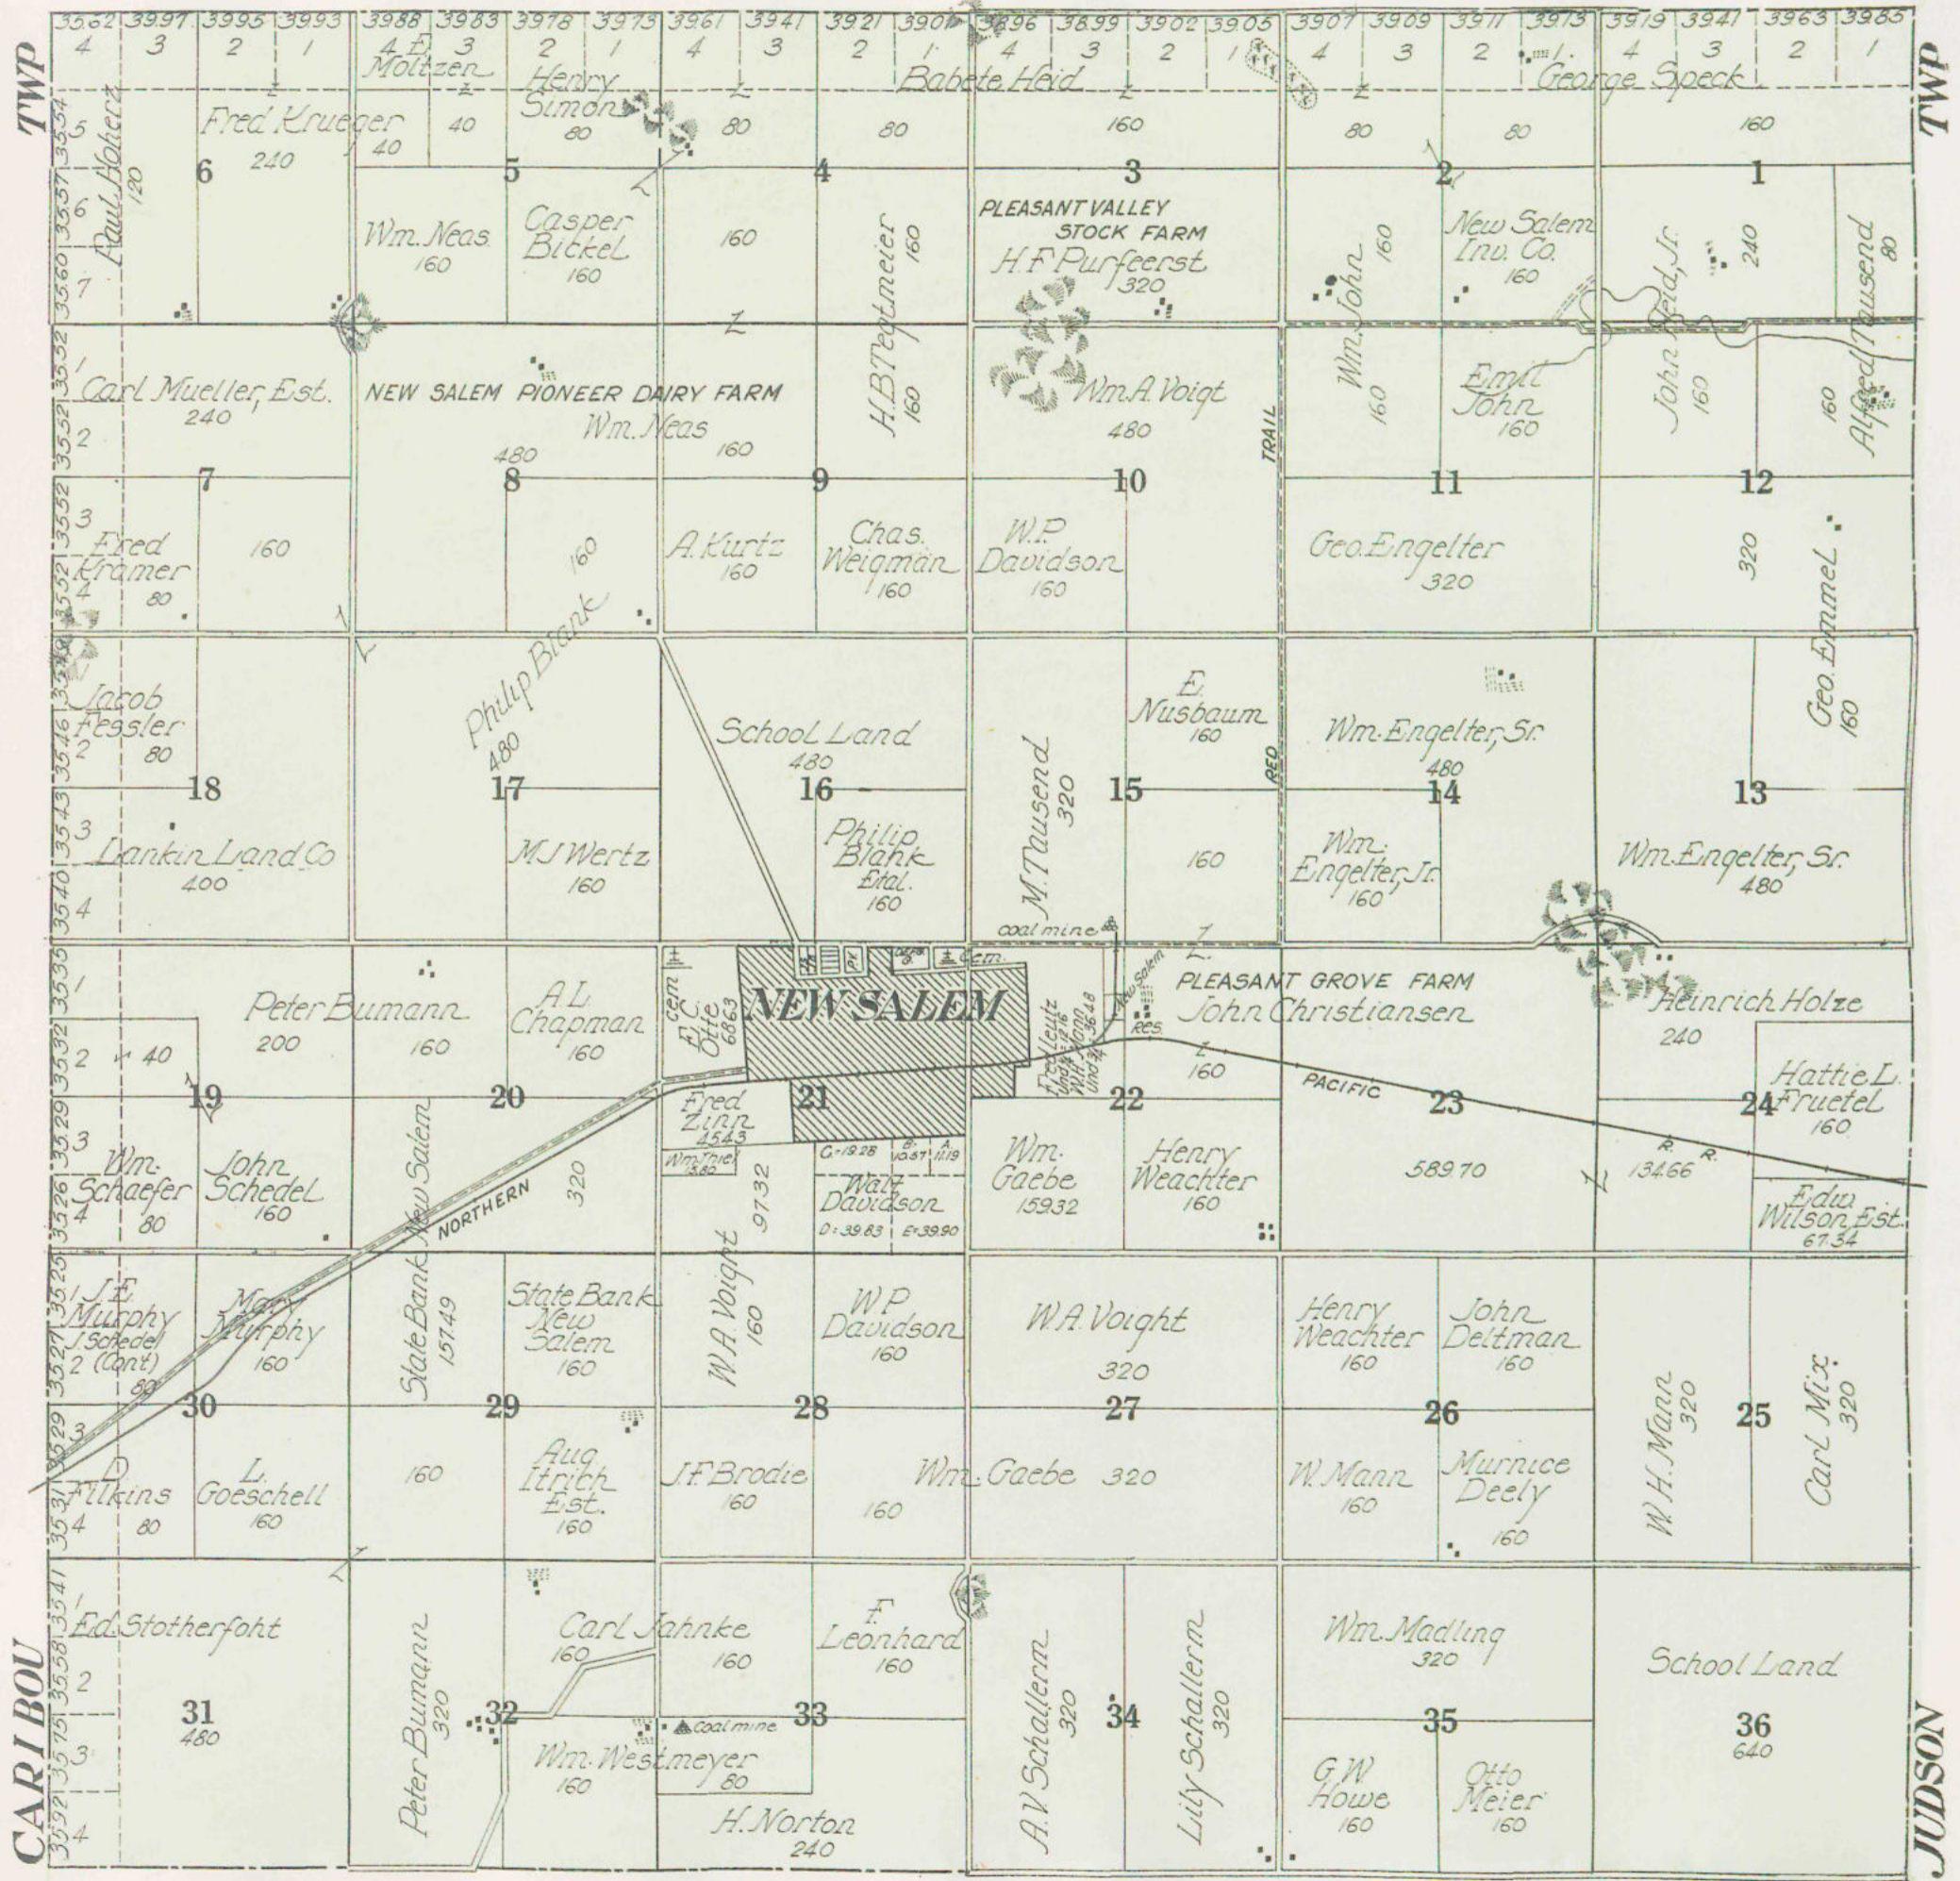

STARK

CLASSEN

MAP OF
TOWNSHIP 139 N., RANGE 89 W.
 OF THE 5th .P M.
 Scale 1 3/4 inches to 1 mile

MAP OF

TOWNSHIP 139 N., RANGE 87 W.

 OF THE 5th P.M.

Scale 1/4 inches to 1 mile

MAP OF

TOWNSHIP 139 N., RANGE 86 W.

 OF THE 5th P. M.

Scale 1 3/4 inches to 1 mile

MAP OF

TOWNSHIP 139 N., RANGE 85 W.

 OF THE 5th P. M.

Scale 1 1/4 inches to 1 mile

MAP OF

TOWNSHIP 139 N., RANGE 84 W.

 OF THE 5th P. M.

Scale 1 3/4 inches to 1 mile

MAP OF
TOWNSHIP 139 N., RANGE 83 W.
 OF THE 5th P. M.

Scale 1 1/4 inches to 1 mile

MAP OF
TOWNSHIP 139 N., RANGE 82 W.
OF THE 5th P. M.
 Scale 1 3/4 inches to 1 mile

MAP OF
 Part of Township 139 N., Ranges 80 and 81 W.
 OF THE 5th .P M.
 Scale 1 3/4 inches to 1 mile