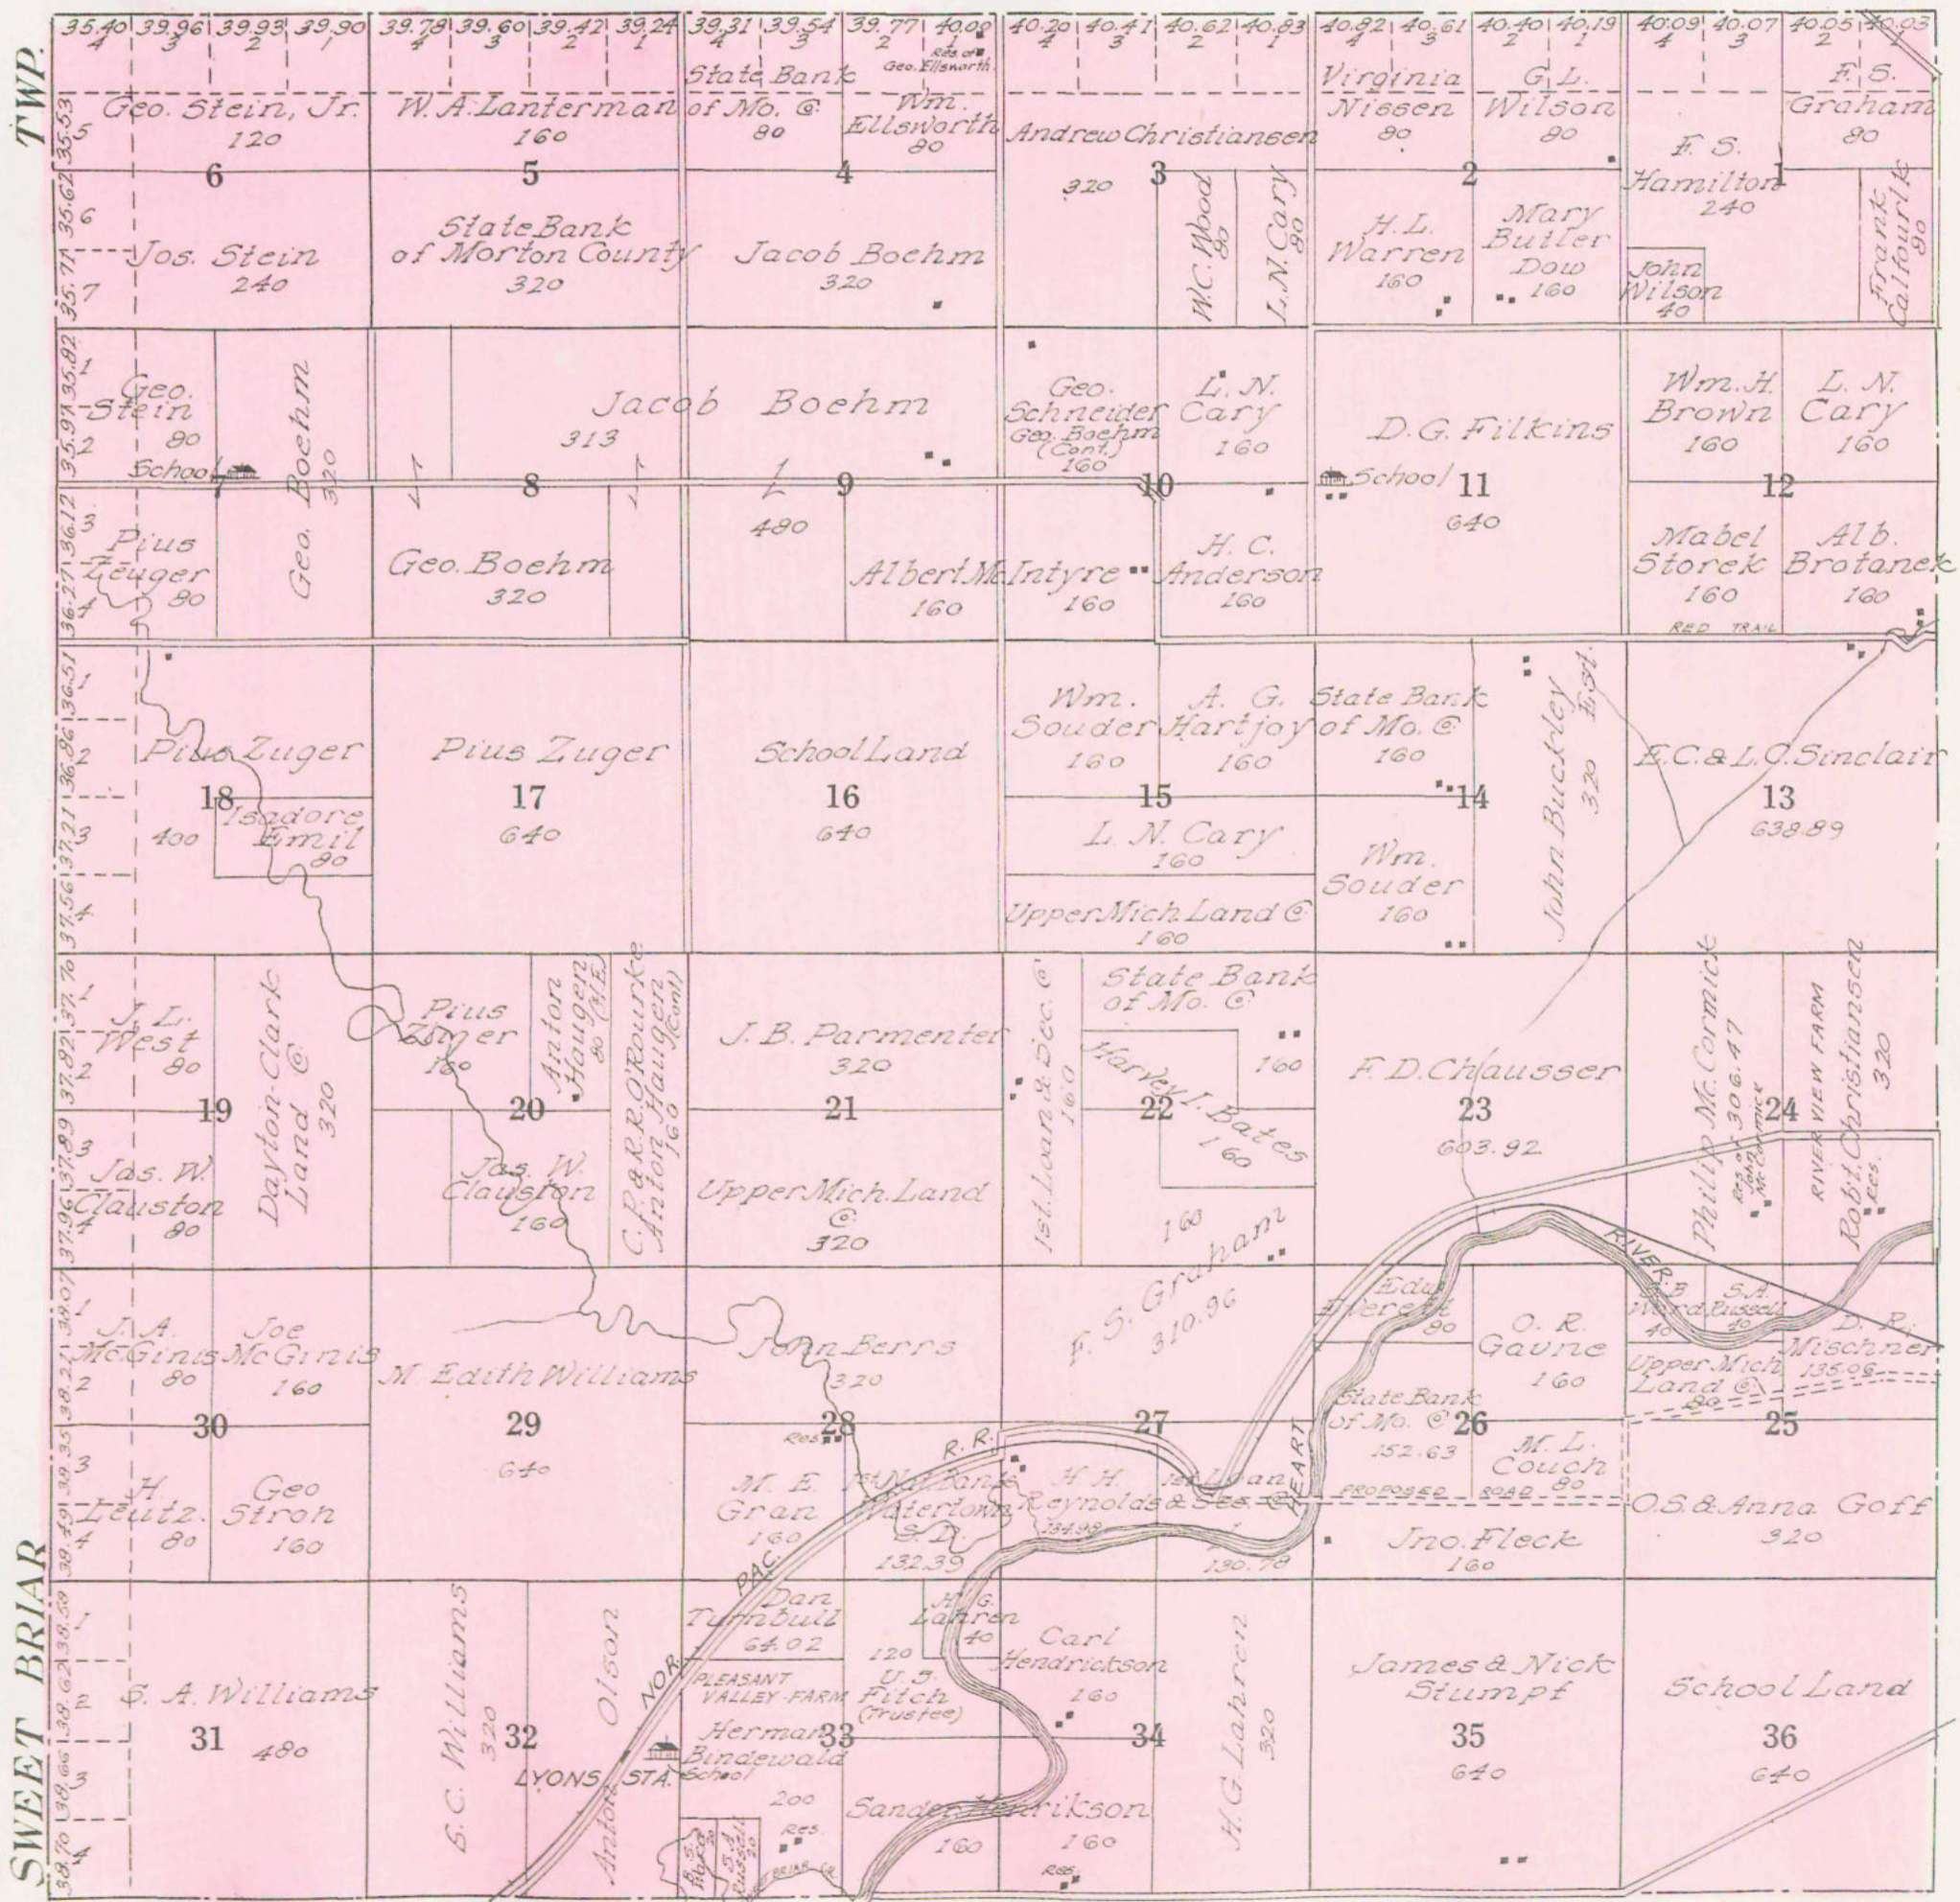

STARK

CLASSEN

MAP OF
TOWNSHIP 139 N., RANGE 89 W.
 OF THE 5th .P M.
 Scale 1 3/4 inches to 1 mile

MAP OF

TOWNSHIP 139 N., RANGE 87 W.

 OF THE 5th P.M.

Scale 1/4 inches to 1 mile

MAP OF

TOWNSHIP 139 N., RANGE 86 W.

 OF THE 5th P. M.

Scale 1 3/4 inches to 1 mile

MAP OF

TOWNSHIP 139 N., RANGE 85 W.

 OF THE 5th P. M.

Scale 1 1/4 inches to 1 mile

MAP OF

TOWNSHIP 139 N., RANGE 84 W.

 OF THE 5th P. M.

Scale 1 3/4 inches to 1 mile

MAP OF
TOWNSHIP 139 N., RANGE 83 W.
 OF THE 5th P. M.

Scale 1 1/4 inches to 1 mile

MAP OF
TOWNSHIP 139 N., RANGE 82 W.
OF THE 5th P. M.
 Scale 1 3/4 inches to 1 mile

MAP OF
 Part of Township 139 N., Ranges 80 and 81 W.
 OF THE 5th .P M.
 Scale 1 3/4 inches to 1 mile