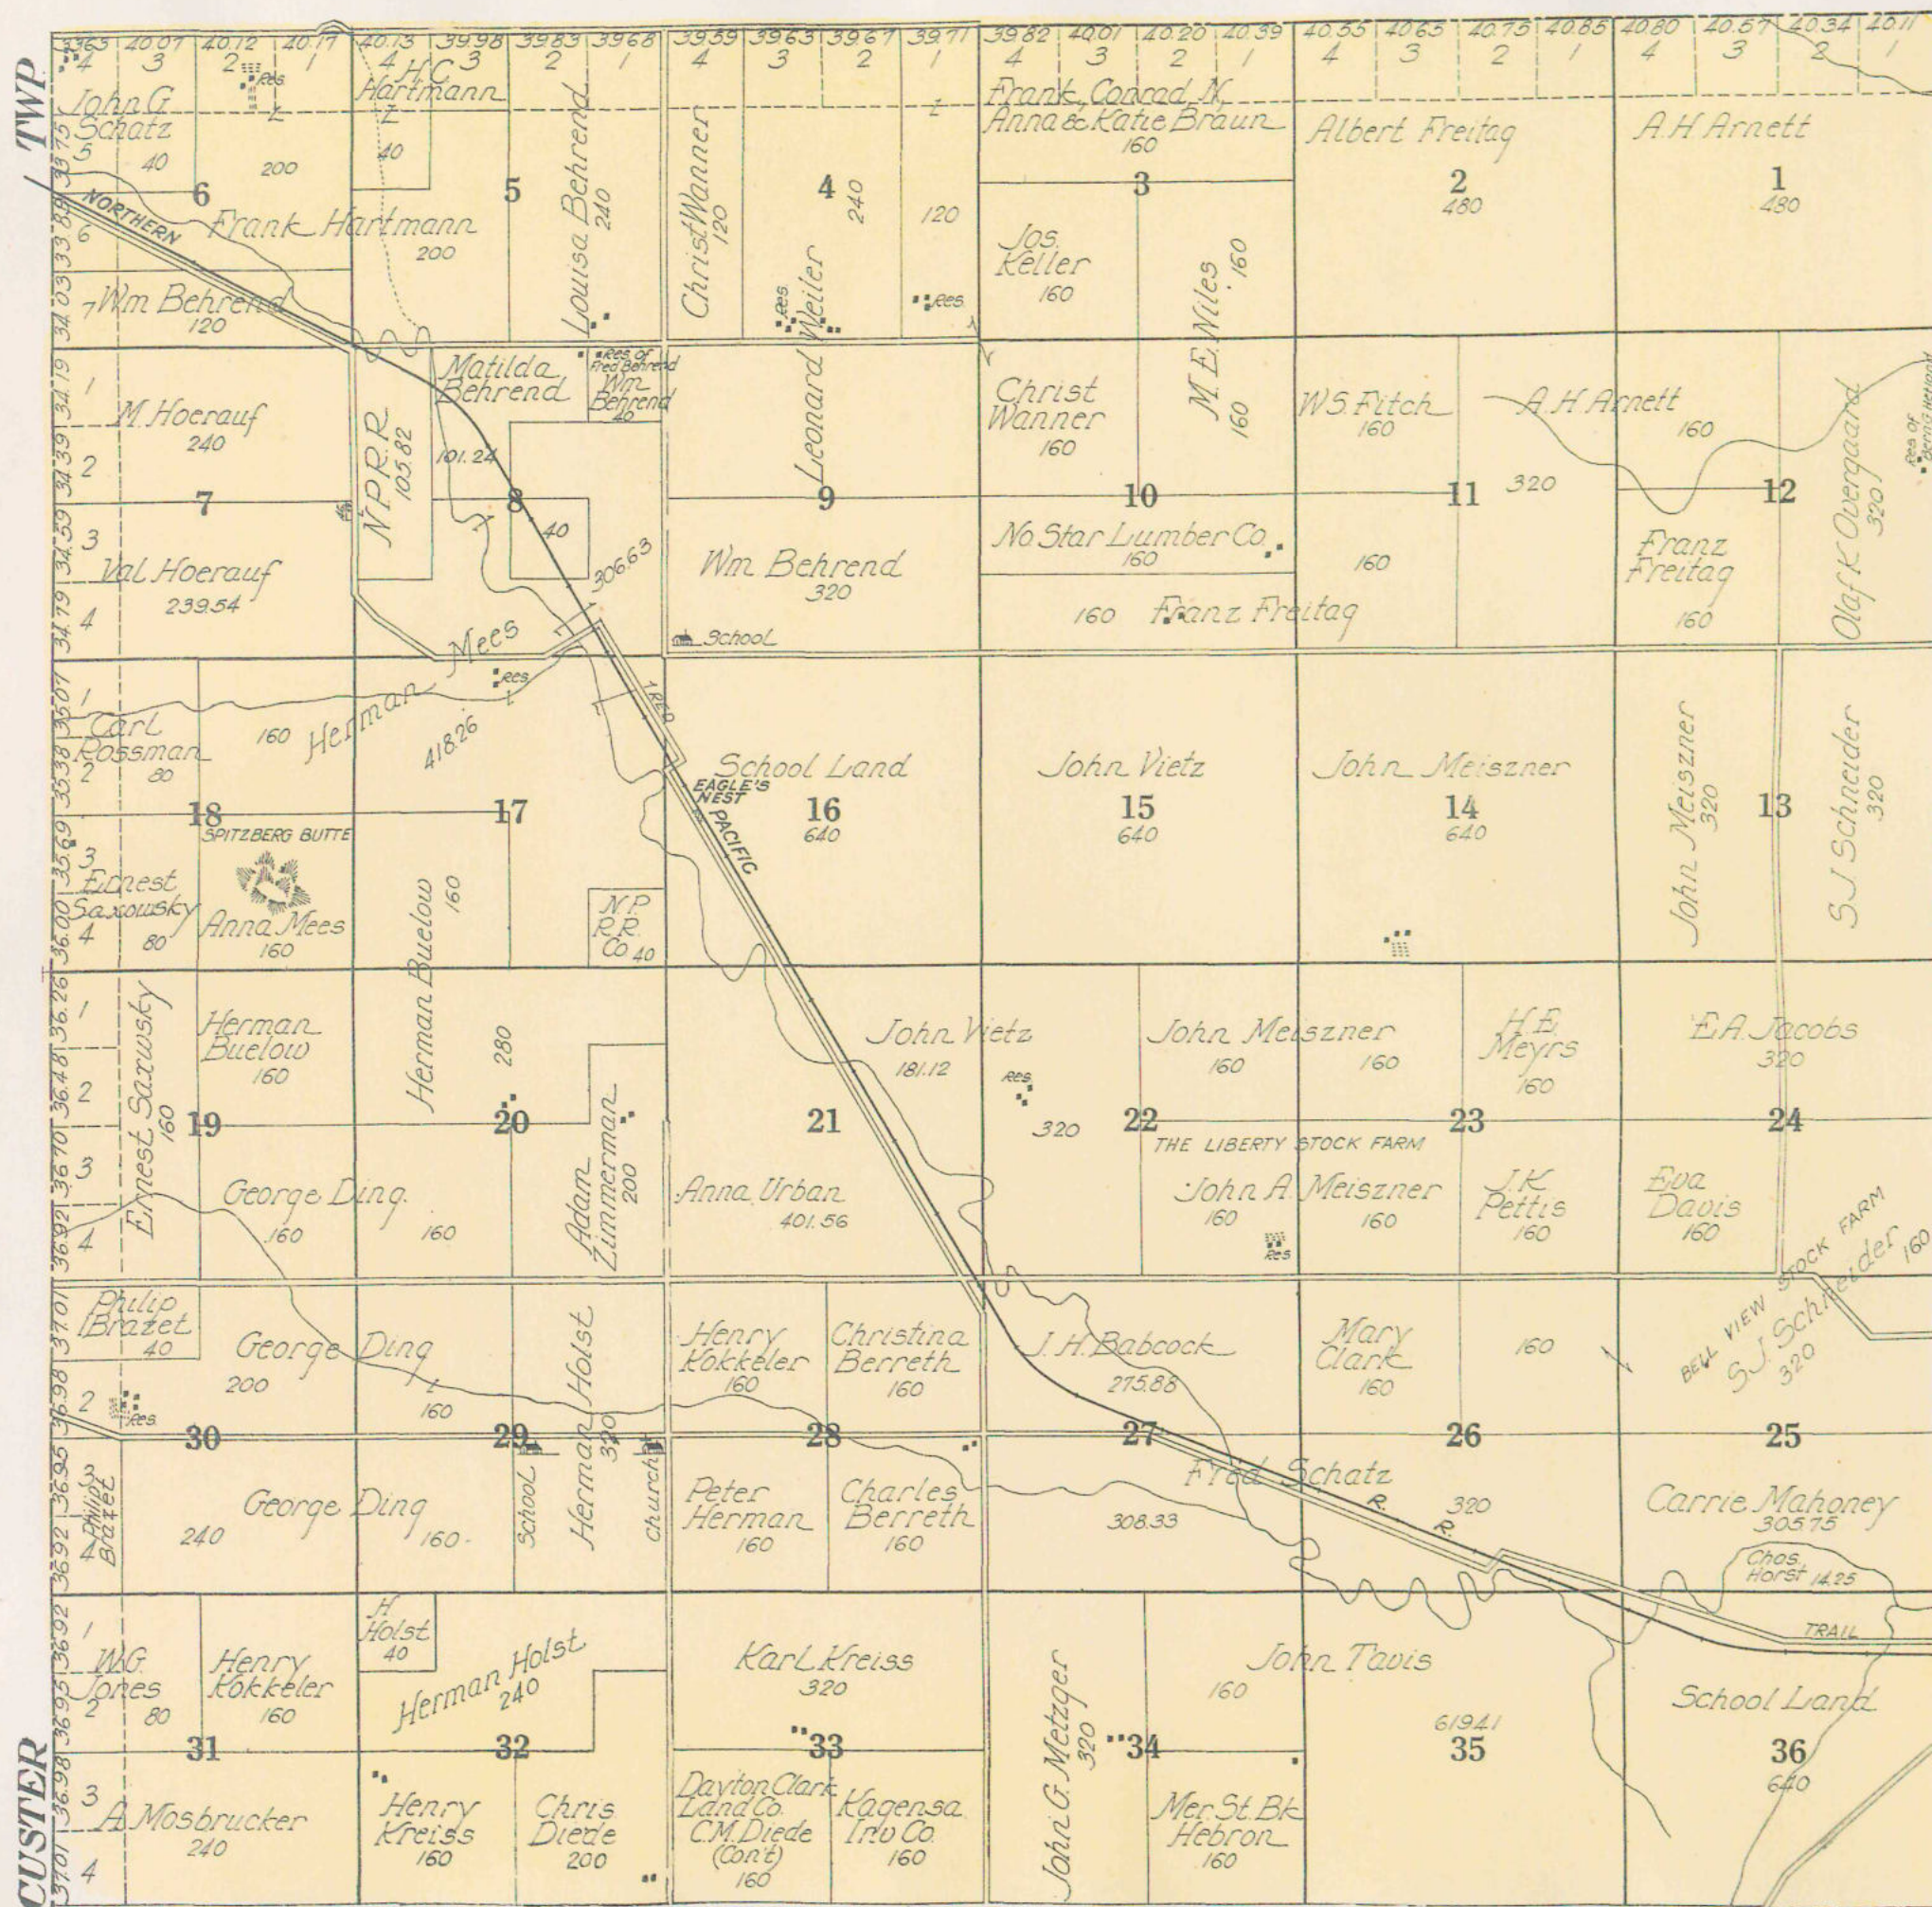

STARK

CLASSEN

MAP OF
TOWNSHIP 139 N., RANGE 89 W.
 OF THE 5th .P M.
 Scale 1 3/4 inches to 1 mile

MAP OF

TOWNSHIP 139 N., RANGE 87 W.

 OF THE 5th P.M.

Scale 1/4 inches to 1 mile

MAP OF

TOWNSHIP 139 N., RANGE 86 W.

 OF THE 5th P. M.

Scale 1 3/4 inches to 1 mile

MAP OF

TOWNSHIP 139 N., RANGE 85 W.

 OF THE 5th P. M.

Scale 1 1/4 inches to 1 mile

MAP OF

TOWNSHIP 139 N., RANGE 84 W.

 OF THE 5th P. M.

Scale 1 3/4 inches to 1 mile

MAP OF
TOWNSHIP 139 N., RANGE 83 W.
 OF THE 5th P. M.

Scale 1 1/4 inches to 1 mile

MAP OF
TOWNSHIP 139 N., RANGE 82 W.
OF THE 5th P. M.
 Scale 1 3/4 inches to 1 mile

MAP OF
 Part of Township 139 N., Ranges 80 and 81 W.
 OF THE 5th .P M.
 Scale 1 3/4 inches to 1 mile