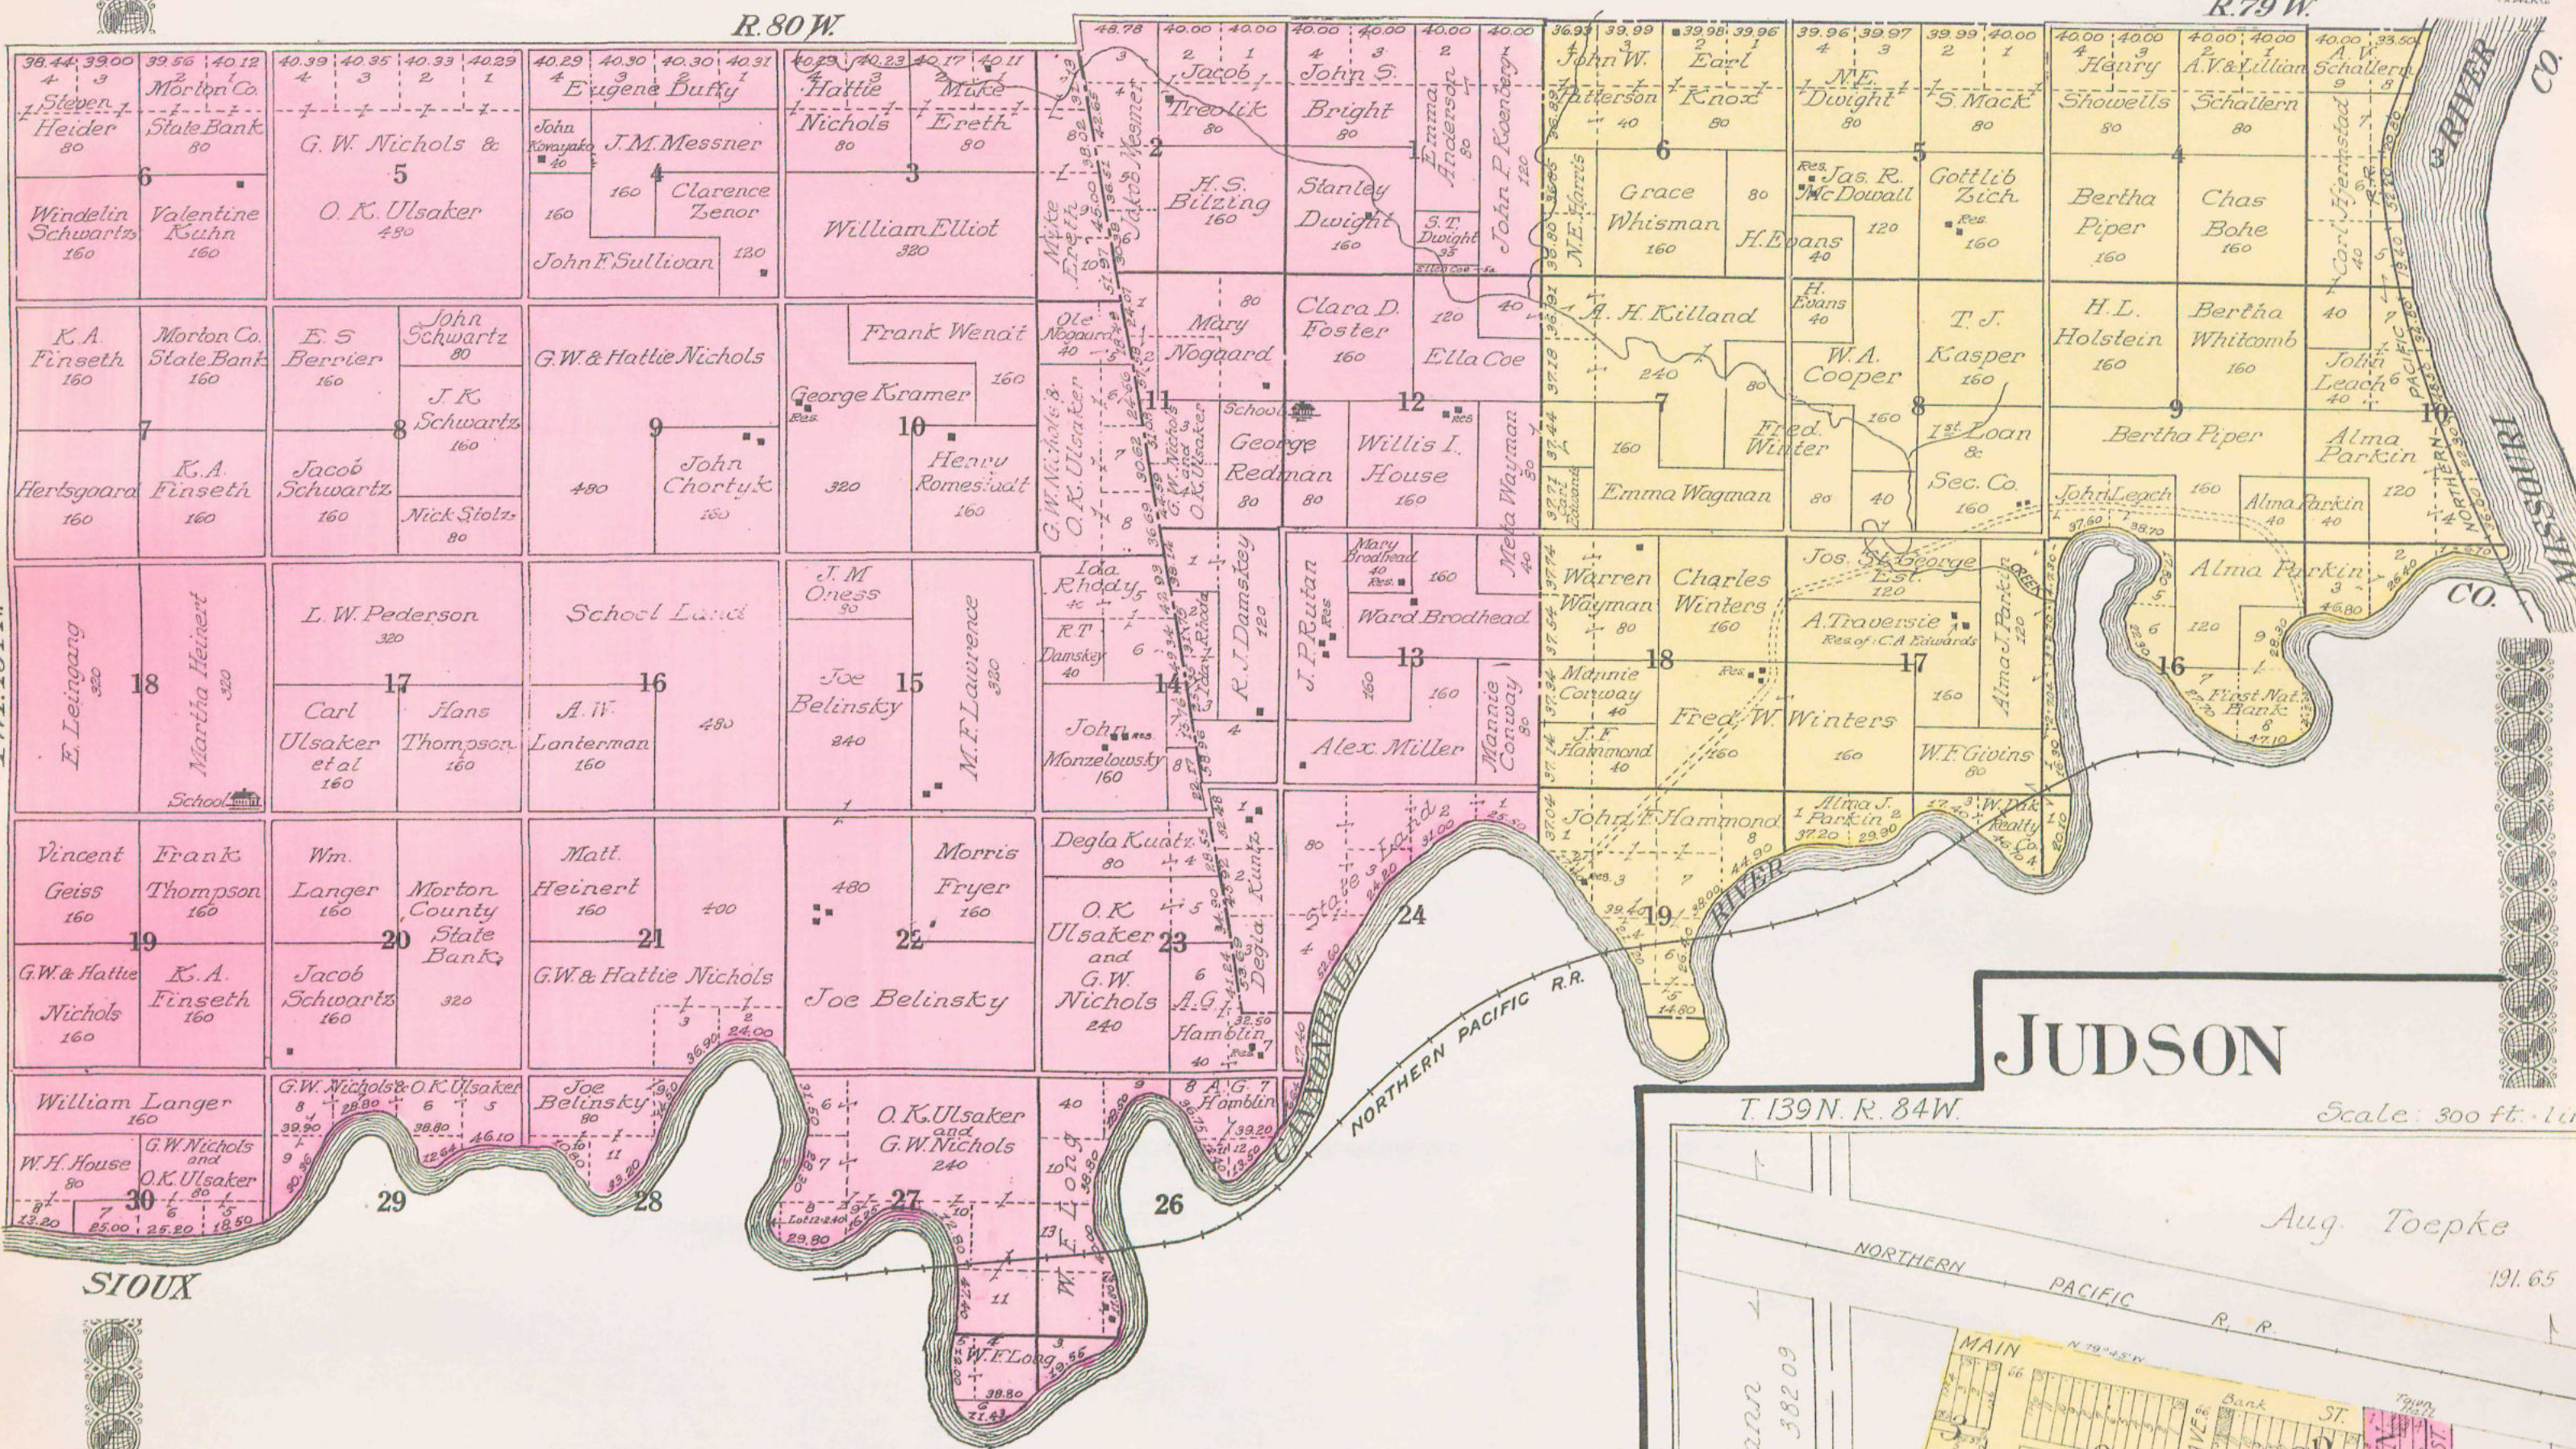

MAP OF
TOWNSHIP 134 N., RANGE 84 W.
 OF THE 5th P. M.

Scale 1 3/4 inches to 1 mile

MAP OF
TOWNSHIP 134 N., RANGE 83 W.
OF THE 5th P. M.
Scale 1 3/4 inches to 1 mile

MAP OF

TOWNSHIP 134 N., RANGE 82 W.

 OF THE 5th P. M.

Scale 1 1/4 inches to 1 mile

MAP OF
Part of Township 134 N., Range 81 W.
OF THE 5th P. M.
Scale 1 3/4 inches to 1 mile

MAP OF

PART of TOWNSHIP 134 N., RANGE 79 W. and
PART of TOWNSHIP 134 N., RANGE 80 W.

OF THE 5th P. M.

Scale 1 3/4 inches to 1 mile

JUDSON
Scale: 300 ft. line

TWP. 134 N.

MISSOURI CO.
SIOUX CO.

SIOUX