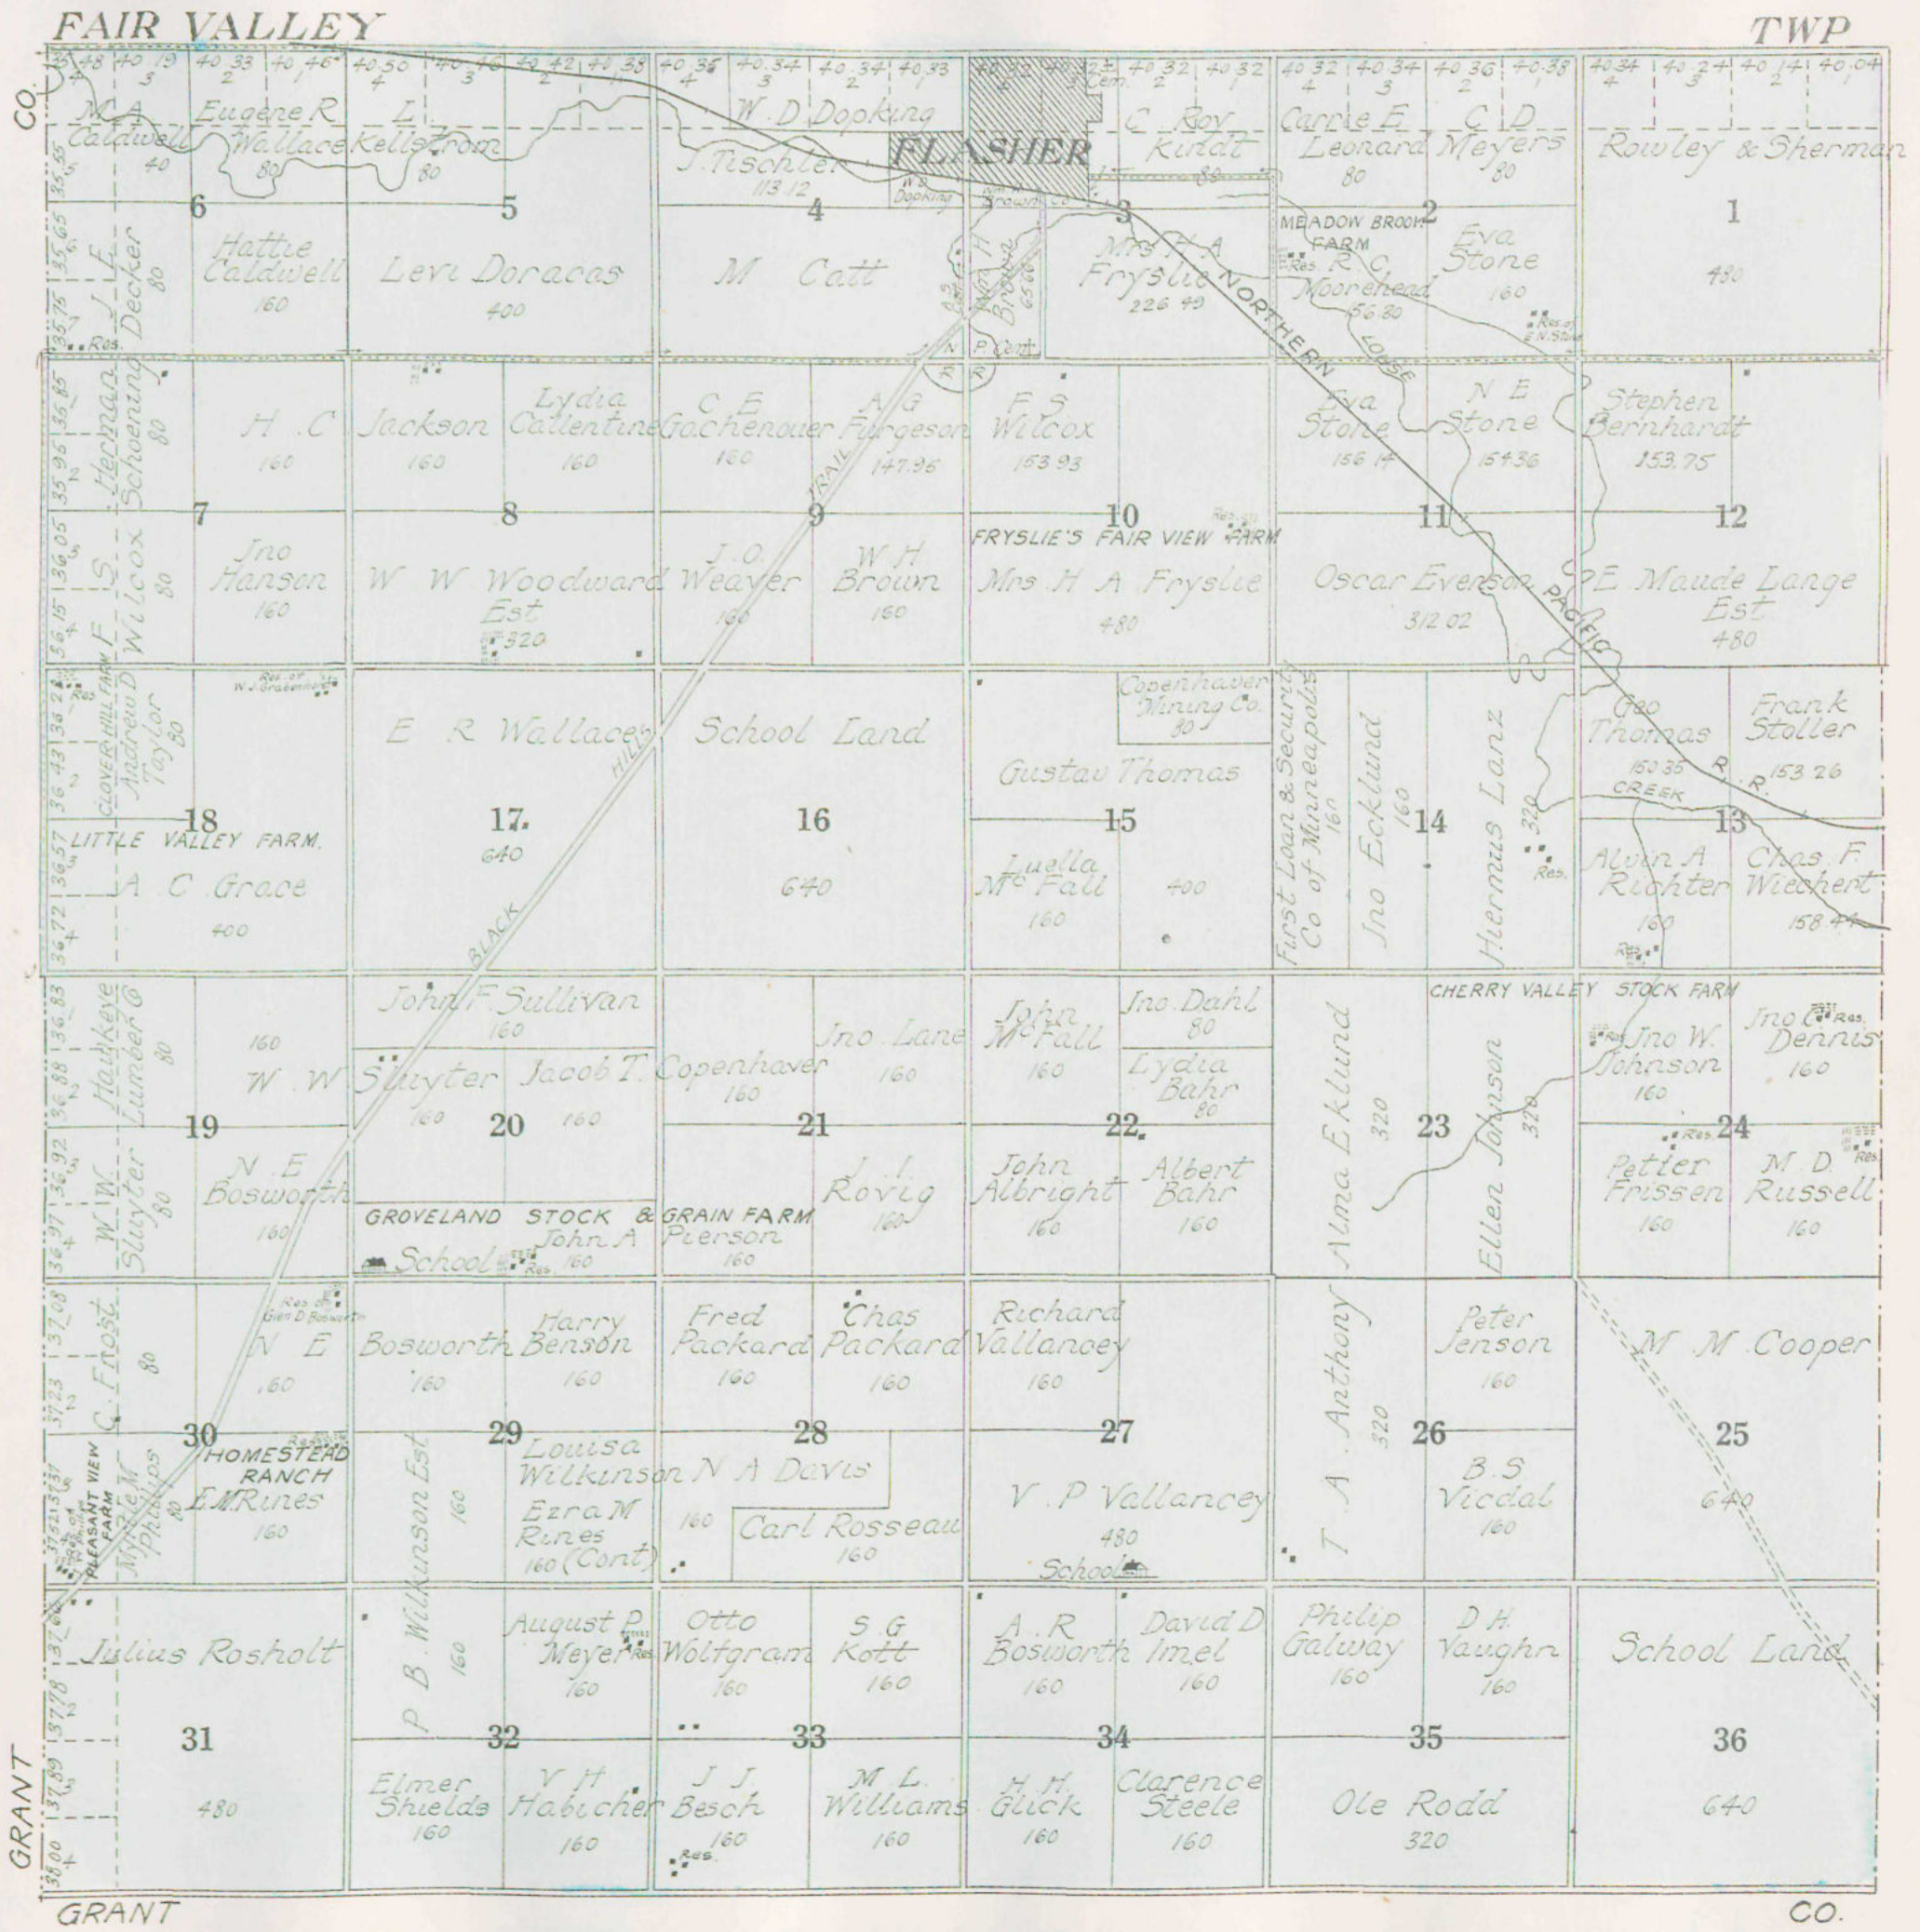

MAP OF
TOWNSHIP 134 N., RANGE 84 W.
 OF THE 5th P. M.

Scale 1 3/4 inches to 1 mile

MAP OF
TOWNSHIP 134 N., RANGE 83 W.
OF THE 5th P. M.
Scale 1 3/4 inches to 1 mile

MAP OF

TOWNSHIP 134 N., RANGE 82 W.

 OF THE 5th P. M.

Scale 1 1/4 inches to 1 mile

MAP OF
Part of Township 134 N., Range 81 W.
OF THE 5th P. M.
Scale 1 3/4 inches to 1 mile

MAP OF

PART of TOWNSHIP 134 N., RANGE 79 W. and
PART of TOWNSHIP 134 N., RANGE 80 W.

OF THE 5th P. M.

Scale 1 3/4 inches to 1 mile

JUDSON
Scale: 300 ft. line

TWP. 134 N.

MISSOURI CO.
SIOUX CO.

SIOUX