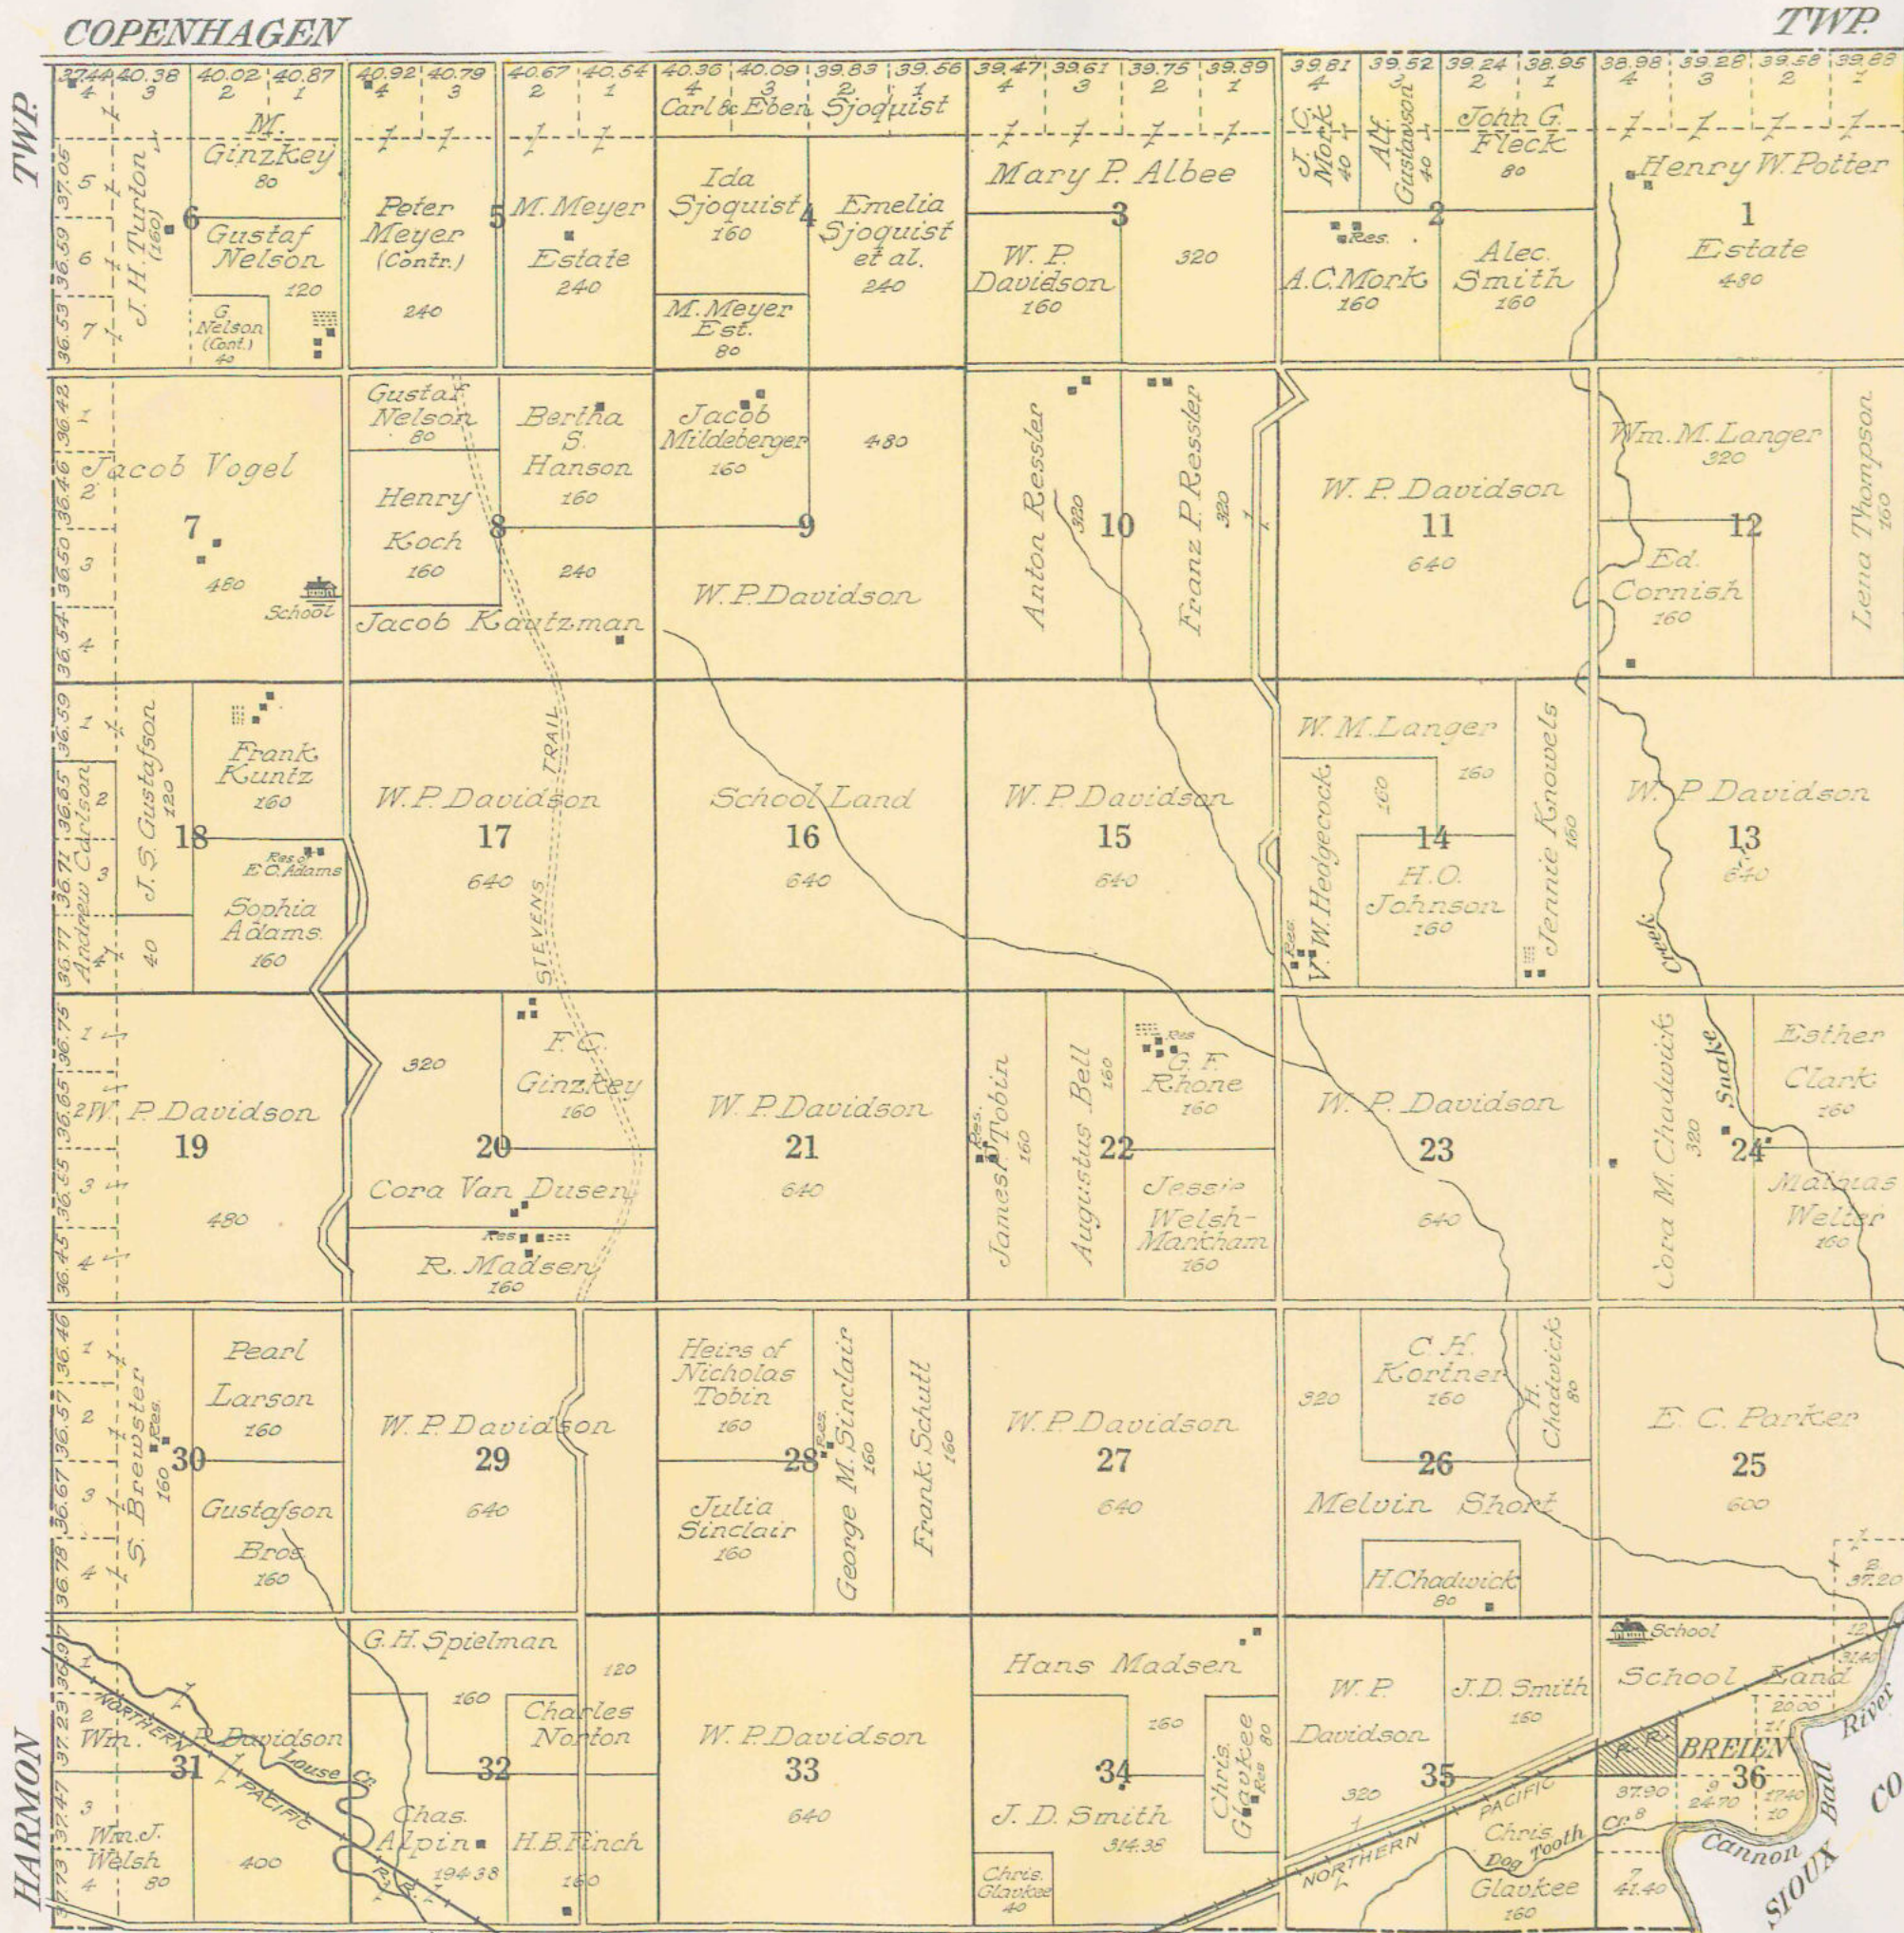

MAP OF
TOWNSHIP 134 N., RANGE 84 W.
 OF THE 5th P. M.

Scale 1 3/4 inches to 1 mile

MAP OF
TOWNSHIP 134 N., RANGE 83 W.
OF THE 5th P. M.
Scale 1 3/4 inches to 1 mile

MAP OF

TOWNSHIP 134 N., RANGE 82 W.

 OF THE 5th P. M.

Scale 1 1/4 inches to 1 mile

MAP OF
Part of Township 134 N., Range 81 W.
OF THE 5th P. M.
Scale 1 3/4 inches to 1 mile

MAP OF

PART of TOWNSHIP 134 N., RANGE 79 W. and
PART of TOWNSHIP 134 N., RANGE 80 W.

OF THE 5th P. M.

Scale 1 3/4 inches to 1 mile

JUDSON
Scale: 300 ft. line

TWP. 134 N.

MISSOURI CO.
SIOUX CO.

SIOUX