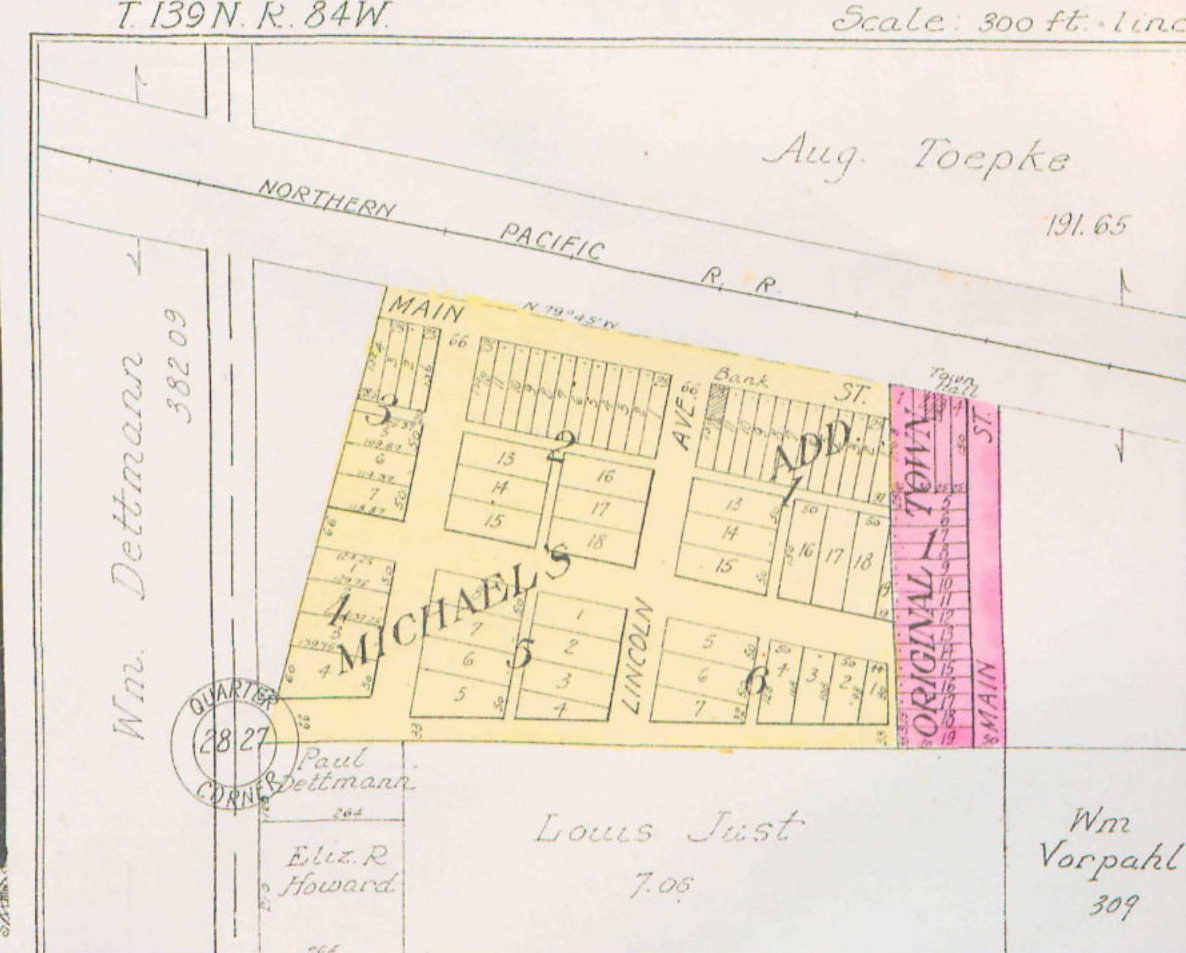

MAP OF
TOWNSHIP 134 N., RANGE 84 W.
 OF THE 5th P. M.

Scale 1 3/4 inches to 1 mile

MAP OF
TOWNSHIP 134 N., RANGE 83 W.
OF THE 5th P. M.
Scale 1 3/4 inches to 1 mile

MAP OF

TOWNSHIP 134 N., RANGE 82 W.

 OF THE 5th P. M.

Scale 1 1/4 inches to 1 mile

MAP OF
Part of Township 134 N., Range 81 W.
OF THE 5th P. M.
Scale 1 3/4 inches to 1 mile

MAP OF

PART of TOWNSHIP 134 N., RANGE 79 W. and
PART of TOWNSHIP 134 N., RANGE 80 W.

OF THE 5th P. M.

Scale 1 3/4 inches to 1 mile

JUDSON
Scale: 300 ft. line

TWP. 134 N.

MISSOURI CO.
SIOUX CO.

SIOUX